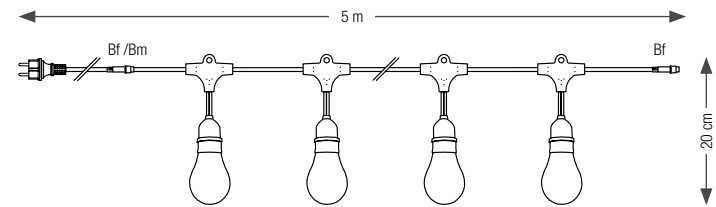

230V

P&L
230V AC

REFERENCE	LENGTH	BULBS	DOUILLES	LED	CABLE	P. BULB	EXTEND.
550300	5 m	10	10 E27	○	—	2.5 W / 44 mA	100 m
550472	5 m	10	10 E27	●	—	2.5 W / 44 mA	100 m
550299	5 m	10	10 E27	●	—	2.5 W / 44 mA	100 m