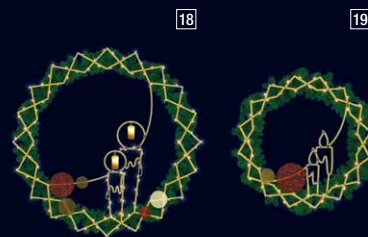

Couronnes merry

1 202664 SANTA Lamp column and across street L 1 x H 1 m. ✱ Ⓞ	11 204891-24V PRÉCIEUSE COURONNE Suspension L 0.9 x H 0.9 m. ✱ Ⓞ
2 202669 JOYEUX NOËL SANTA Across street L 3.9 x H 1.6 m. ✱ Ⓞ	12 204886-24V COURONNE GLACÉE Suspension L 1.5 x H 1.5 m. ✱ Ⓞ
3 203068 NEW SANTA Across street L 5 x H 1.5 m. ✱ Ⓞ	13 204885-24V COURONNE GLACÉE Suspension L 0.9 x H 0.9 m. ✱ Ⓞ
4 202668 SANTA Lamp column and across street L 1 x H 3 m. ✱	14 204882-24V COURONNE DE NOËL Suspension L 1.5 x H 1.5 m. ✱
5 202705 MERRY CHRISTMAS SANTA Across street L 3.9 x H 3.9 m. ✱ Ⓞ	15 204881-24V COURONNE DE NOËL Suspension L 1.17 x H 0.9 m. ✱
6 203067 NEW SANTA Across street L 5 x H 1.5 m. ✱	16 204890-24V COURONNE SCINTILLANTE Suspension L 1.5 x H 1.5 m. ✱
7 203069 NEW SANTA Across street L 5 x H 1.5 m. ✱	17 204889-24V COURONNE SCINTILLANTE Suspension L 0.95 x H 0.9 m. ✱
8 204884-24V COURONNE ENCHANTÉE Suspension L 1.5 x H 1.5 m. ✱	18 204888-24V COURONNE MERRY Suspension L 1.5 x H 1.5 m. ✱
9 204883-24V COURONNE ENCHANTÉE Suspension L 0.95 x H 1 m. ✱	19 204887-24V COURONNE MERRY Suspension L 0.9 x H 0.9 m. ✱
10 204892-24V PRÉCIEUSE COURONNE Suspension L 1.5 x H 1.5 m. ✱ Ⓞ