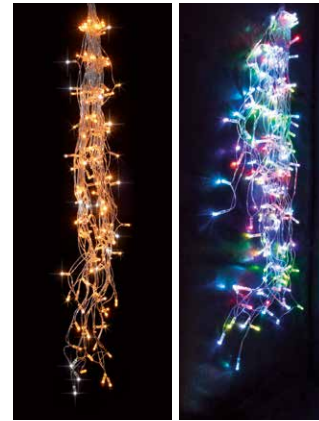

BOUQUETS

20 branches
per bouquet

ANGEL HAIR

**Perfect in suspension
or trees.**

230 V: Don't forget your power
supply.
Work on 120V to 230V.

**Extendable 24V range: find all
accessories p.301.**

Compatible with our 24V
transformers.