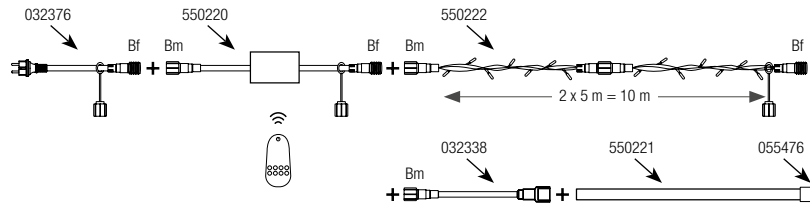

REMOTE-CONTROLLED RGB GARLANDS AND ROPE LIGHTS

230V

P&L
230V AC

REFERENCE	DESCRIPTION	L.	NB LED	LED	CABLE	P. / 230V	EXTEND.
550222	RGB garland	10 m	100			37 W	3000 LED
550221	RGB rope light	30 m	36 LED / m		-	2.8 W/m	3000 LED

CONTROLLER 230V

REFERENCE	DESCRIPTION	CABLE
032376	Power cable 230V	
550220	Controller 230V	

Example of cabling plan 230V: