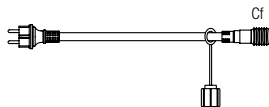

ACCESSORIES AHEAD TRANSFORMER 230V