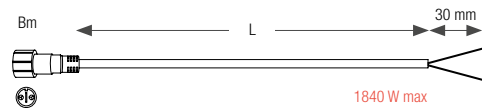

UNSHEATHED 2-WIRED MALE TO SUPPLY POWER TO A DECORATION

REFERENCE	CORDON LENGTH
058940	3 m
032188	0.30 m