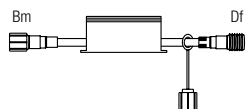

TRANSFORMERS 230V AC / 24V DC

Ref.550514: works in AC or DC.
Input connector Ø 2.35 mm.

This reference is ideal for powering our 24V P&L suspensions.

⁽¹⁾ (1) Products with rubber cable.