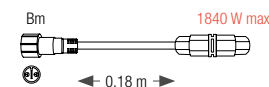

MAESTRIO

Accessories to avoid cutting the Maestro housing connector.

MALE CONNECTOR WITH CABLE GLAND

REFERENCE	CORDON	LENGTH
032355		0.18 m