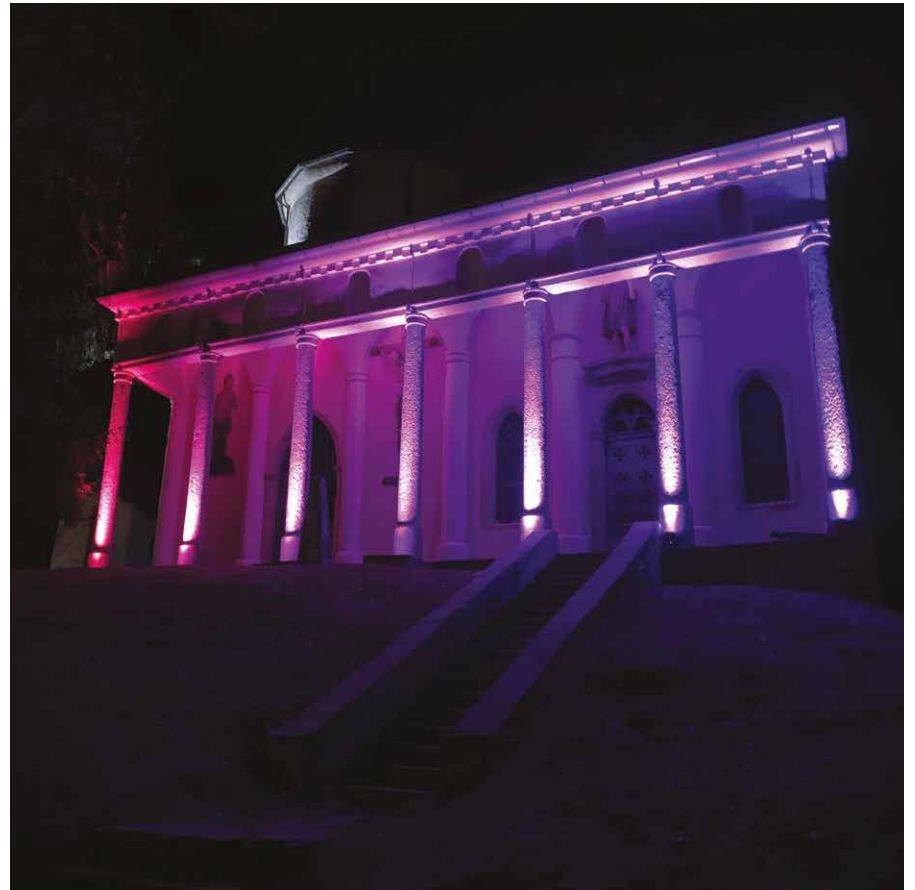

*Renne Fantastique & Rudolphe
Megève*

Frontage of the Town hall
Megève

Fir tree on the village square
Megève

e-deco by Leblanc, Aristide Briand bridge
Laval

Frisquet La Plagne

Bonnet de ski
La Plagne

*Ballon Infinity - Jean Jaurès square
Béziers*

Snowball Infinity, Étoile Infinity - Jean Jaurès square
Béziers

Architectural lighting on the town hall
Albert

*Architectural lighting - Place de la Liberté
Brest*

*Architectural lighting
Megève*

*e-deco by Leblanc - Cours de l'Intendance
Bordeaux*