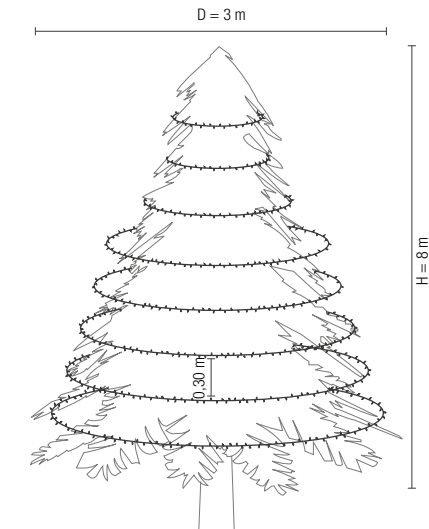

CALCULATE THE NUMBER OF GARLANDS (NG) REQUIRED

$$NG = \frac{125,6}{20} = 6,28$$

7 garlands are therefore required to decorate this tree.

N.B.: Depending on requirements, you can reduce or increase the space between the garlands:

- dense tree : 0,15 m
- normal tree : 0,30 m
- light tree : 0,50 m