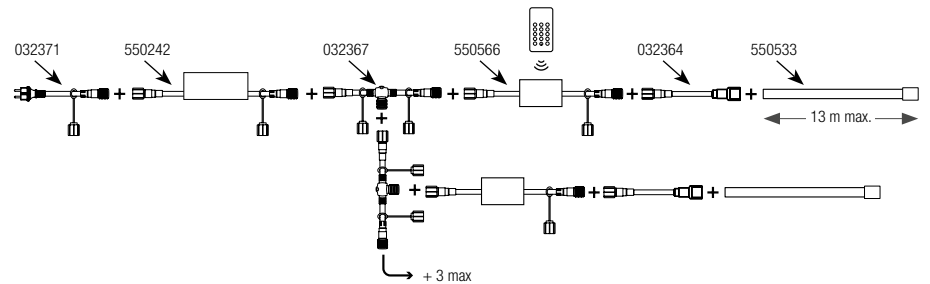

ACCESSORIES BEYOND TRANSFORMER 36V

REFERENCE	DESCRIPTION	LENGTH	CABLE
032367	T-connector	25 cm	
032366	Extend power cable	1 m	
550244	Extend power cable	2 m	
032368	Connector 6 falls	1 m	
032365	Connection rope light to garland	30 cm	
032364	Connection garland to rope light	30 cm	

Example of cabling plan 36V: