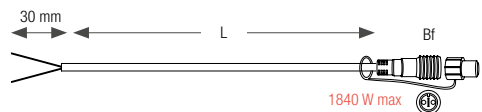

UNSHEATHED 2-WIRED FEMALE

REFERENCE	CORDON LENGTH
058968	3 m