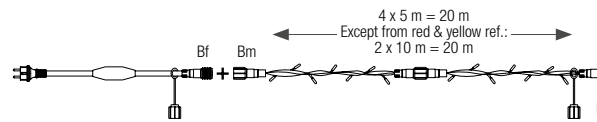

CLASSIC'LINE GARLANDS

230V

REFERENCE	LENGTH	NB LED	LED	CABLE	P. / 230V	EXTEND.
051260	20 m	200	○	□	16 W	100 m max
051261	20 m	200	○	□	16 W	100 m max
550007	20 m	200	●	□	16 W	100 m max
550008	20 m	200	●	□	16 W	100 m max
550009	20 m	200	●	□	16 W	100 m max
550011	20 m	200	○	▧	16 W	100 m max
550013	20 m	200	●	▧	16 W	100 m max
550014	20 m	200	●	▧	16 W	100 m max
550015	20 m	200	●	▧	16 W	100 m max
550016	20 m	200	●	▧	16 W	100 m max

Latest generation high brightness SMD LED.

All the advantages of SMD LED with a traditional design. Preprogrammed glittering effect (1/5 LED).

051261