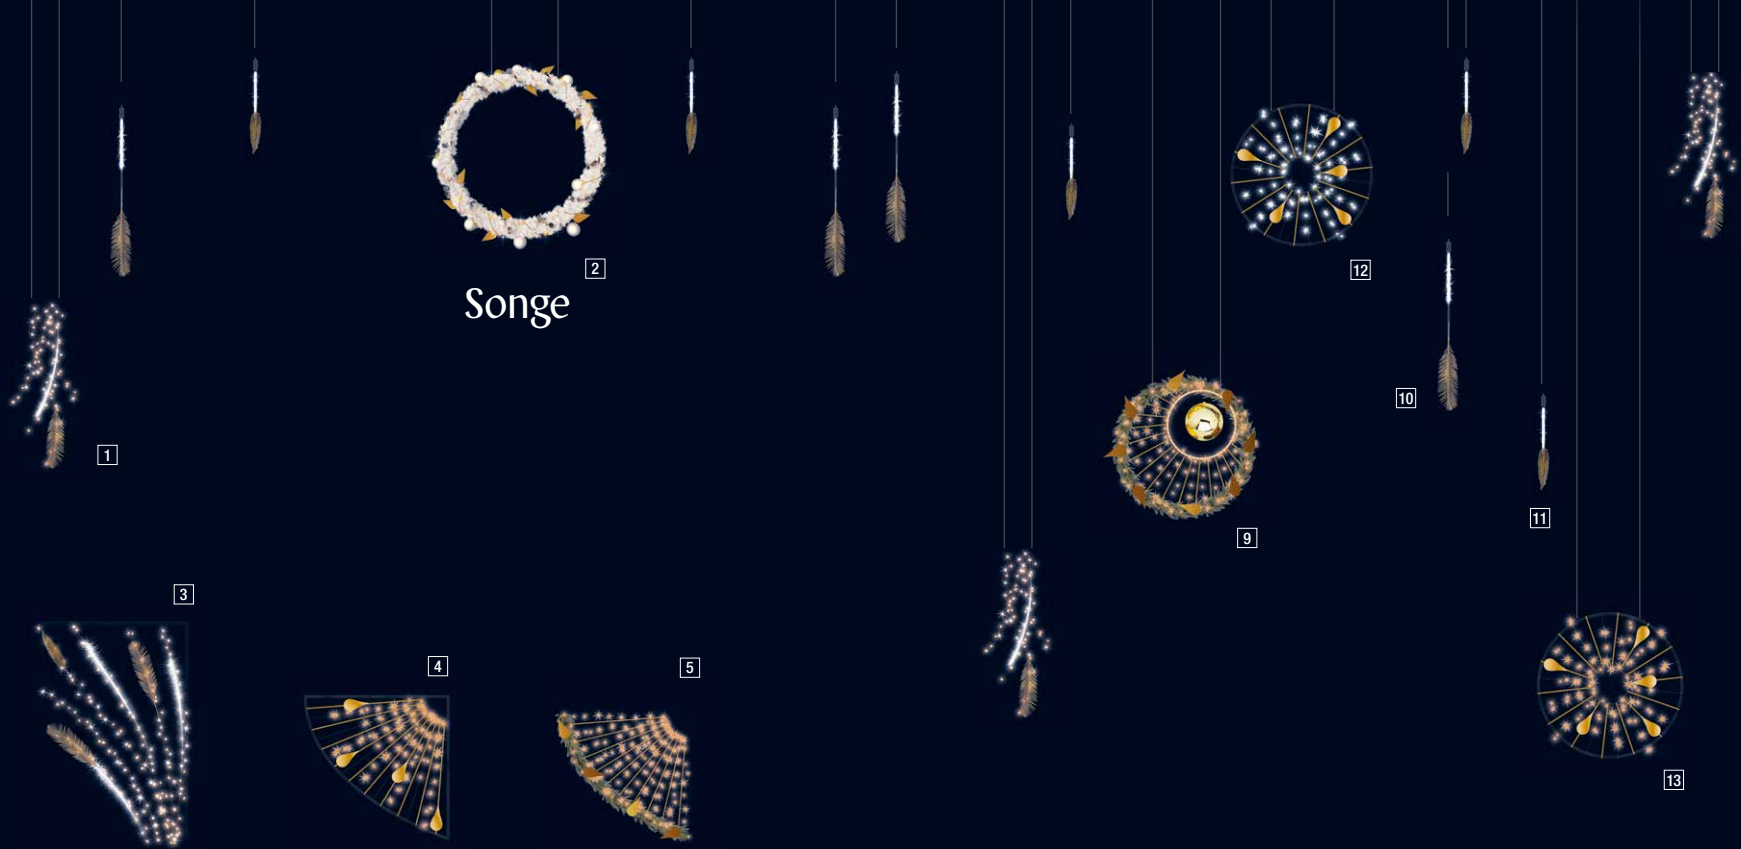

Songe 2

Raphaël

Aurore

Aura