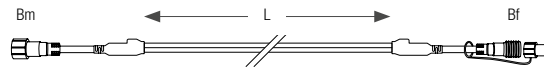

SUR'LINE

230V

P&L 230V **SMD LED** **DC**

REFERENCE	LENGTH	LED	P. / 230V	EXTEND.
051010	3 m	○	27 W	50 m max
051011	3 m	○	27 W	50 m max
051032	3 m	●	21 W	50 m max
051033	3 m	●	27 W	50 m max
051012	5 m	○	45 W	50 m max
051013	5 m	○	45 W	50 m max
051034	5 m	●	35 W	50 m max
051035	5 m	●	45 W	50 m max
051014	7 m	○	63 W	50 m max
051036	7 m	●	49 W	50 m max
051037	7 m	●	63 W	50 m max

Latest generation high brightness SMD LED.
92 LED SMD /m, extendable

ACCESSORIES SUR'LINE

REFERENCE	DESCRIPTION	LENGTH
032353	Fastening rail	2 m
058989BL	White power supply cable	1.50 m