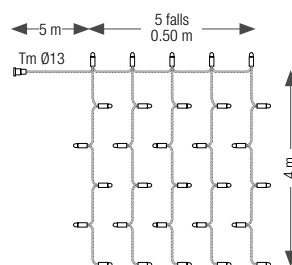

CONTROLLABLE CURTAIN LIGHTS

24V

*** NEW**

REFERENCE	DIMENSIONS	NB LED	LED	CABLE P. / 230V
550741*	H 4 x L 0.50 m	250		34,5 W
550742*	H 4 x L 0.50 m	250		34,5 W
550743*	H 4 x L 0.50 m	250		34,5 W

Carcassonne lights up
of a multicolored marquee
controllable by smartphone.