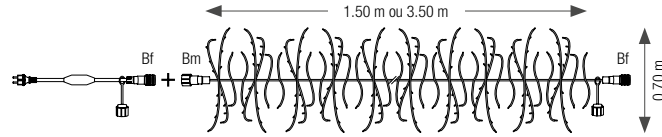

CEILING LIGHTS BRANCHES

230V

REFERENCE	DIMENSIONS	NB LED	LED	BRANCHES	P. / 230V	EXTEND.
050508	Ø 0.70 x W 3.50 m	300	○	—	20 W	1+16
050507	Ø 0.70 x W 3.50 m	300	●	—	20 W	1+16
550821	Ø 0.70 x W 3.50 m	300	●	—	20 W	1+16