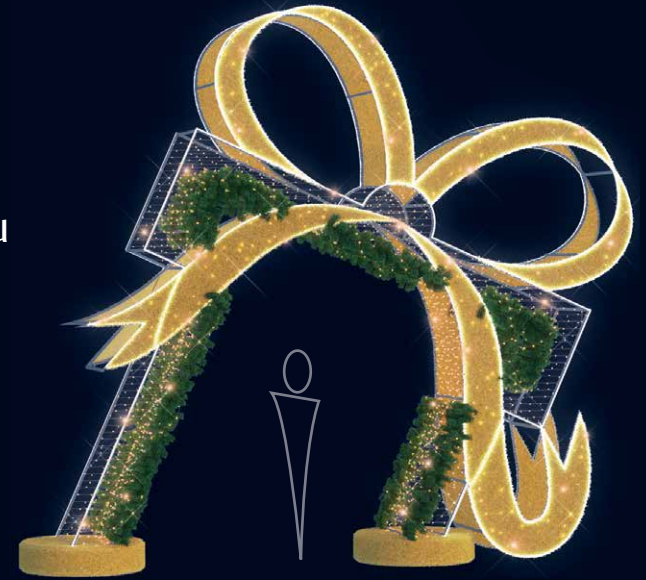

- 6 202226-24V PASSAGE DE NOËL
3D floorstanding decoration
L 4.85 x H 4 x D 2 m.
*Don't forget your set-up accessories
which are sold separately.*

Boule étoilée

Création
2022

Arche
Cadeau

Kiosque

Création
2022