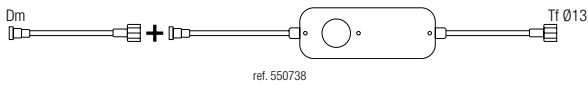

Don't use this cable with ref. 550606