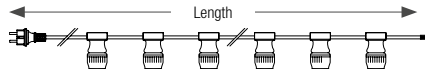

AC

REFERENCE	LENGTH	DOUILLES	CABLE SECT°	CABLE	P. BULB
058772	9 m	20 B22	2 x 1.5 mm²		15 W max
058776	15 m	40 B22	2 x 1.5 mm²		15 W max