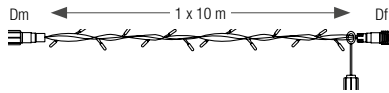

TITAN GARLANDS

24V

REFERENCE	LENGTH	NB LED	LED	CABLE	P. / 24V
550213	10 m	100	○	—	5.5 W - 229 mA
550214	10 m	100	●	—	5.5 W - 229 mA

REFERENCE	LENGTH	NB LED	LED	CABLE	P. / 24V
550211	10 m	100	○	—	5.5 W - 229 mA
550212	10 m	100	●	—	5.5 W - 229 mA
550334	10 m	100	●	—	5.5 W - 229 mA