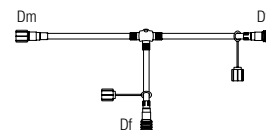

ACCESSORIES BEYOND TRANSFORMER

REFERENCE	DESCRIPTION	LENGTH	CABLE
032368	Connector 6 falls	1 m