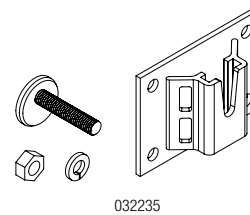

Suitable for cylindrical, hexagonal or octagonal lamp columns of a diameter from 100 mm to 200 mm (for other types of lamp columns, please contact us).

GRID CONNECTION

REFERENCE	DESCRIPTION	COMPOSITION
059556	Angled connector cable	Cable with angled female connector for lamp column with connecting cable with bared end. L 6 m - ID 68 - Cable 3G1.5 mm² H07RNF black - 20 A max.
059557	Cap for female connector	Cap for female connector, black with safety lead.
059558	Connecting cable 2 m	Male cable with connecting cable with bared.