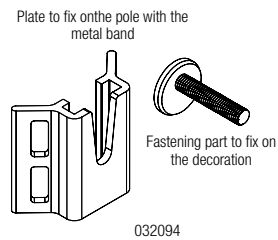

RAPIDE FIX

REFERENCE	DESCRIPTION	COMPOSITION
032242	4 sides Rapide Fix	4 plates with protection, 4 fastening parts, 4 washers, 8 nuts M10, 4 screws HM10x70, 8 washers Ø 10, 4 screws HM10x110
032094	Rapide Fix	1 plate, 1 fastening parts, 1 washer, 2 nuts M10, 1 screws HM10x70, 2 Ø 10 mm washers
032235	Wall plate Rapide Fix	1 plate, 1 fastening parts, 1 washer, 1 nut M10
032341	Multiple sides plate	Use to install a decoration in 4 or 8 sides, without a central pole.

Suitable for cylindrical, hexagonal or octagonal lamp columns of a diameter from 100 mm to 200 mm (for other types of lamp columns, please contact us).