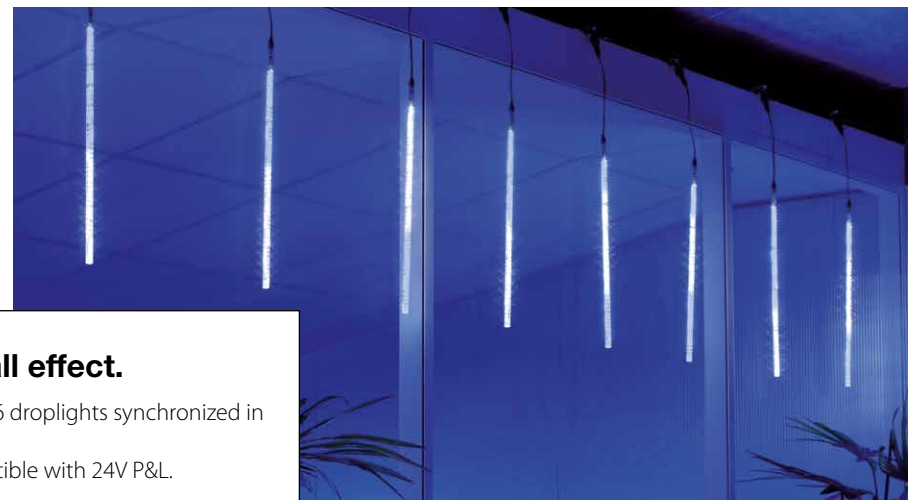

Extendable 24V range: find all accessories p.301.

Compatible with our 24V transformers.

MINI DROPLIGHTS GARLANDS

230V/12V

REFERENCE	HGT.	LENGTH	NB LED	LED DROPLIGHTS	CABLE P. / 230V	EXTEND.
059805	0.50 m	11 m	144	○ 6	9 W	1+5
050988	0.50 m	2.50 m	144	○ 6	9 W	1+5