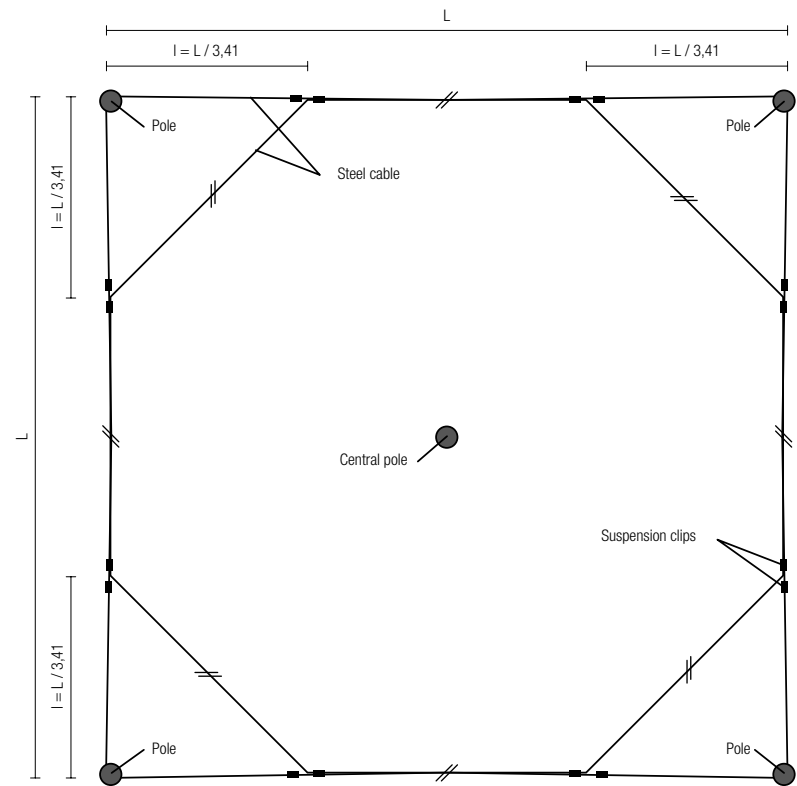

INSTALLING AN OCTAGONAL LIGHT MARQUEE

EXAMPLE: To fit a 30 m long square site with an octagonal LED light marquee

PREPARE THE ATTACHMENTS

Stretch 4 steel cables using the lamp column/lamp column kit (ref.113030) between the 4 poles at the edge of the future marquee.

CALCULATE THE SIZE OF THE OCTAGON

In order to get an octagon, stretch 4 steel cables inside the base square using the lamp column/lamp column kit (ref.113030). Do not forget to attach the suspension clips (ref.032198) on the peripheral cables to avoid the interior cables from moving.

$$\frac{30}{3,41} = 8,80 \text{ m}$$

Width of the square

You need to position the interior cables 8.8 m from the poles at the edge.

ATTACH THE GARLANDS

To install a garland, connect one end to a connector cable outlet attached to the central column. Then attach the other end of the garland to the steel cable at the edge, while making a curve (= grey dotted line).

The surplus garland may be used in 3 different ways :