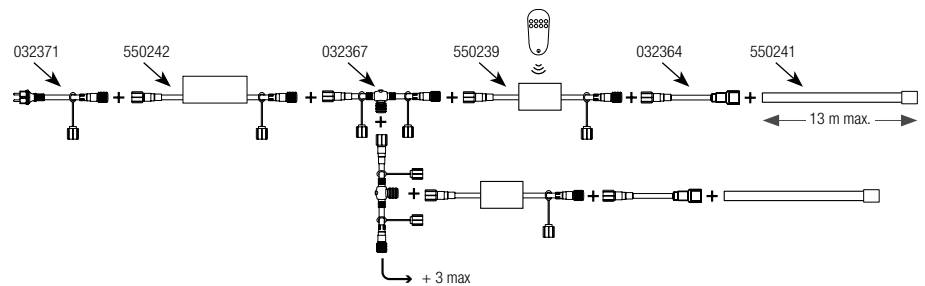

ACCESSORIES BEYOND TRANSFORMER 36V

REFERENCE	DESCRIPTION	LENGTH	CABLE
032367	T-connector	25 cm	
032366	Extend power cable	1 m	
550244	Extend power cable	2 m	
032368	Connector 6 falls	1 m	
032365	Connection rope light to garland	30 cm	
032364	Connection garland to rope light	30 cm	

Example of cabling plan 36V: