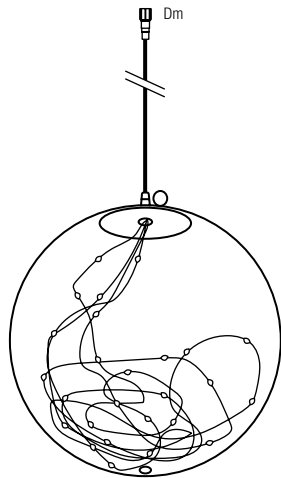

MICROLED GLOBES

24V

REFERENCE	DIMENSIONS	NB LED	LED	CABLE	P. / 24V
550523	Ø 20 cm	80	○	≡	2,8 W - 113 mA
550524	Ø 30 cm	100	○	≡	3 W - 130 mA
550525	Ø 40 cm	200	○	≡	5,4 W - 220 mA

Next generation microLED, 3 times brighter. Extendable 24V range: find all accessories p.301.

Attachment ring. Suitable for outdoor use or inside buildings not ruled by ERP. Supplied without sling. Compatible with our 24V transformers. Maximum distance between the first and the last product: 80m of wire.

ACCESSORIES

REFERENCE	DESCRIPTION	CHARACTERISTICS
050768	sling 1 m	Maximum load 15 kg - Indoor only
050769	sling 3 m	Maximum load 15 kg - Indoor only
051039	sling 2 m	Maximum load 90 kg - Outdoor