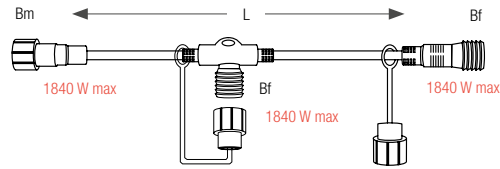

T CONNECTORS

REFERENCE	CORDON LENGTH
032093	0.25 m
032278	0.50 m
032279	0.50 m