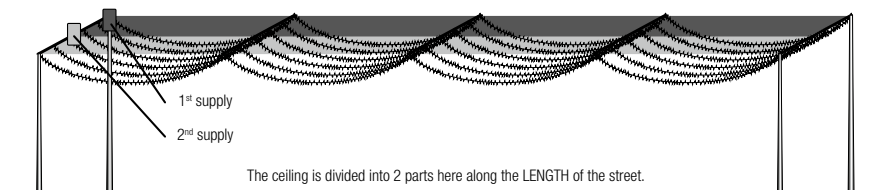

INSTALLING A CEILING LIGHT

Examples of cabling :