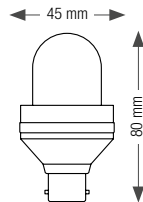

FLASH BULBS B22

REFERENCE	CULOT	DIAMETER	NB LED	LED P. / 230 V
051289	B22	45 mm	4	○ 0.9 W - 5 mA
051266	B22	45 mm	4	○ 0.9 W - 5 mA
051269	B22	45 mm	4	● 0.9 W - 5 mA
051268	B22	45 mm	4	● 0.9 W - 5 mA
051267	B22	45 mm	4	● 0.9 W - 5 mA