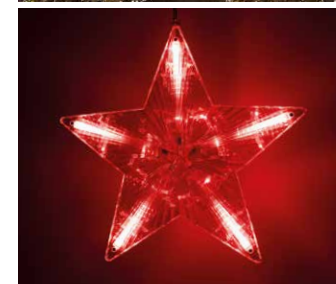

Radiant animation to liven uptrees and town gateway.

Product mainly designed for outdoor use: PVC anti-UV treated, screws inoxydables. Fixing point included. Requires an unrectified power supply.

550233