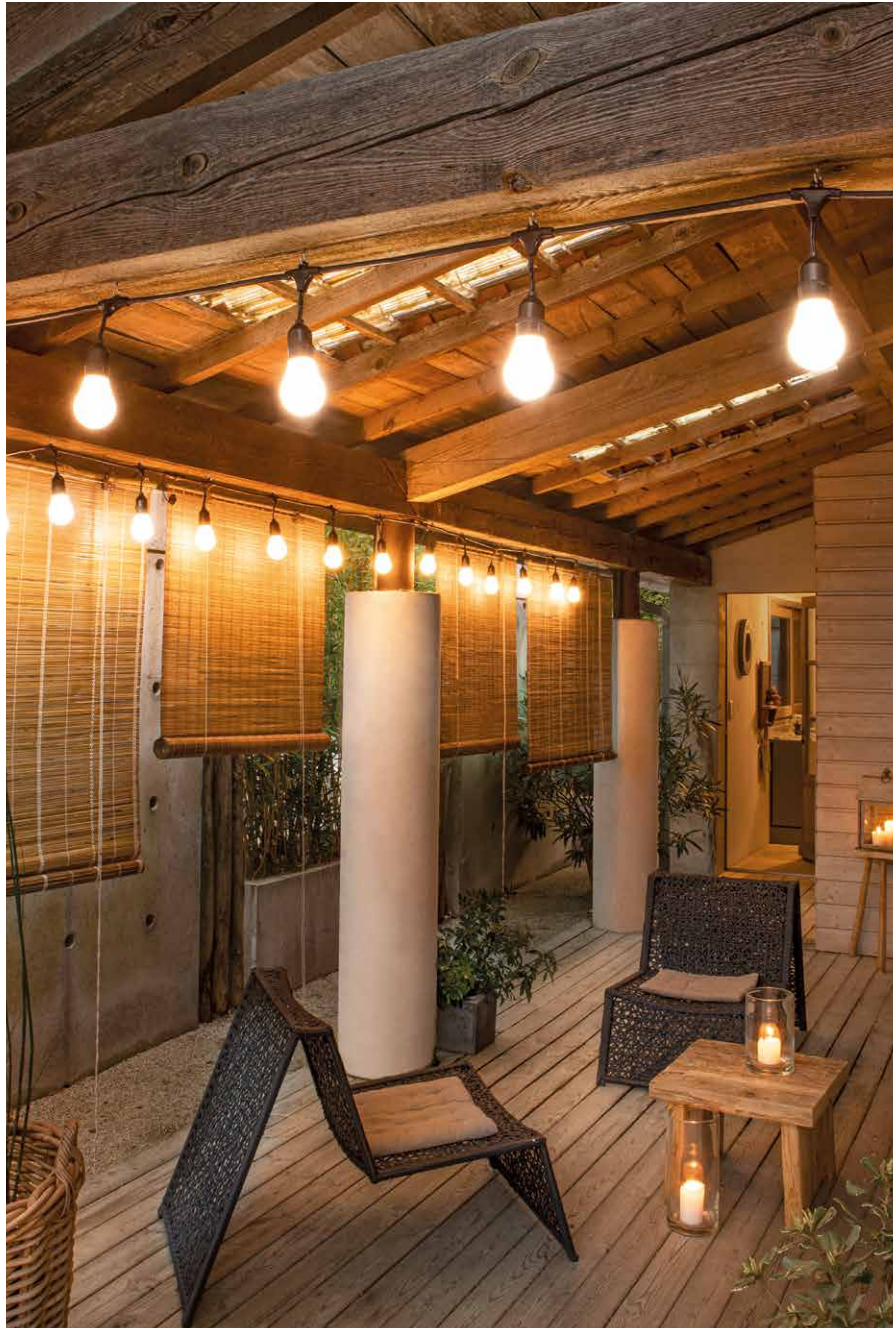

JAVA GARLANDS E27