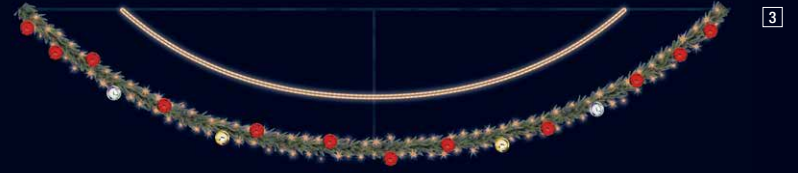

19

20

20

21

21

- 1 204496 LANTERNE
Lamp column
L 1 x H 2 m. Also available in daylight garlands green or white.
* ○
- 2 202954 WANDA
Lamp column and across street
L 1 x H 1 m. Also available in daylight garlands green or white.
* ⊙
- 3 202942 MERRY
- 4 202932 ELFIE
Lamp column and across street
L 1 x H 1 m. Also available in daylight garlands green or white.
* ⊙
- 5 204498 LANTERNE
Lamp column
L 1 x H 3 m. Also available in daylight garlands green or white.
* ○
- 6 202958 WANDA
- 7 202946 MERRY
- 8 202936 ELFIE
Lamp column and across street
L 1 x H 3 m. Also available in daylight garlands green or white.
* ⊙
- 9 204500 LANTERNE
Globe
Ø 1.2 m. Also available in daylight garlands green or white.
*
- 10 201978 COURONNE VINTAGE
Suspension
L 1 x H 1.2 m.
*
- 11 201975 FLOCON VINTAGE
Suspension
L 1 x H 1 m.
*
- 12 201977 ETOILE VINTAGE
Suspension
L 1 x H 1 m.
*
- 13 204501 LANTERNE
Across street
L 2 x H 1.3 m. Also available in daylight garlands green or white.
* ○
- 14 204502 LANTERNE
Across street
L 3 x H 1.3 m. Also available in daylight garlands green or white.
* ○
- 15 203298 ZÉBULON OR
Suspension
H 1 x W 1 m.
* ⊙ ○ ●
- 16 203669 NOËL OR
Suspension
L 2.7 x H 2 m.
* ⊙ ○ ○
- 17 204499 LANTERNE
Suspension
L 0.5 x H 1 m.
*
- 18 201976 BOULE VINTAGE
Suspension
L 1 x H 1.28 m.
* ⊙
- 19 202957 WANDA
Lamp column across street
L 1 x H 2.5 m. Also available in daylight garlands green or white.
* ⊙
- 20 202945 MERRY
Lamp column and across street
L 1 x H 2.5 m. Also available in daylight garlands green or white.
* ⊙
- 21 202935 ELFIE
Lamp column and across street
L 1 x H 2.5 m. Also available in daylight garlands green or white.
* ⊙