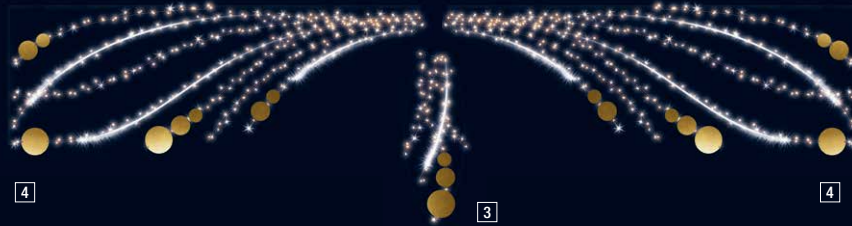

Glittering Christmas

13

4

3

4

14

15

1 203755 PETITE LOUISE OR
Suspension
L 0.14 x H 0.63 m.
⊙ ○ ● ●

9 203344 MILLÉSIME OR
Lamp column and across street
L 1 x H 2 m.
⊙ ○ ● ● ⊙ ⊙ ⊙ ⊙ ⊙ ⊙

2 203347 MILLÉSIME OR
Suspension
L 1.35 x H 1.35 x Ø 1.35 m.
⊙ ○ ● ● ⊙ ⊙ ⊙ ⊙ ⊙ ⊙

10 203802 LOUISE OR
Lamp column and across street
L 1 x H 2.5 m.
⊙ ○ ● ●

3 203753 LOUISE OR
Suspension
L 0.45 x H 1.2 m.
⊙ ○ ● ●

11 203351 MILLÉSIME OR
Across street
L 6 x H 1.3 m.
⊙ ○ ● ● ⊙ ⊙ ⊙ ⊙ ⊙ ⊙

4 203750 LOUISE OR
Lamp column and across street
L 1 x H 3 m.
⊙ ○ ● ●

12 203419 JOYEUSES FÊTES !
Across street
L 4.35 x H 1.3 m.
⊙ ○ ● ● ⊙ ⊙ ⊙ ⊙

5 203026 FÉÉRIQUE OR
Lamp column and across street
L 1 x H 3 m.
⊙ ○ ● ●

13 203418 JOYEUSES FÊTES
RUBAN
Across street
L 6 x H 2 m.
⊙

6 203346 MILLÉSIME OR
Lamp column and across street
L 1 x H 3 m.
⊙ ○ ● ● ⊙ ⊙ ⊙ ⊙ ⊙ ⊙

14 203348 MILLÉSIME OR
Across street
L 4 x H 1.55 m.
⊙ ○ ● ● ⊙ ⊙ ⊙ ⊙ ⊙ ⊙

7 203751 LOUISE OR
Lamp column and across street
L 1 x H 2 m.
⊙ ○ ● ●

15 203027 FÉÉRIQUE OR
Across street
L 5 x H 1 m.
⊙ ○ ● ●

8 203024 FÉÉRIQUE OR
Lamp column and across street
L 1 x H 2 m.
⊙ ○ ● ●