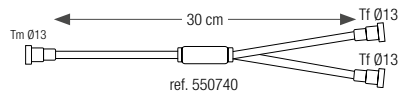

ref. 550739

ref. 550740