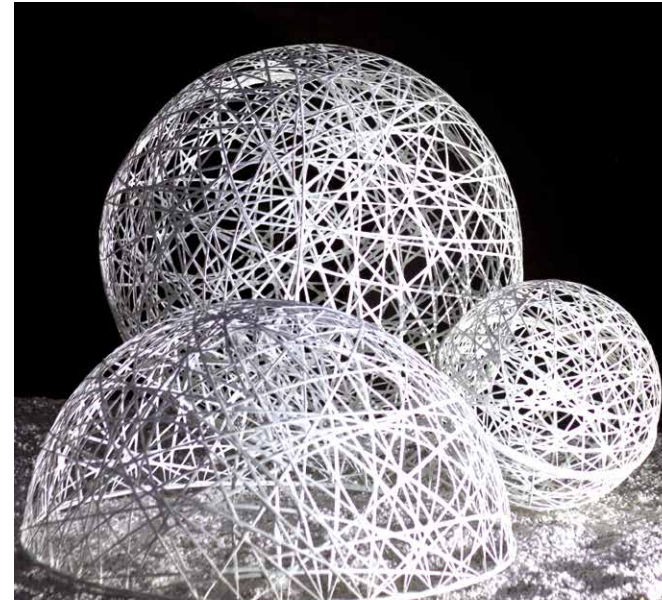

FIBERGLASS DECORATIONS

REFERENCE	DESCRIPTION	DIAMETER	HEIGHT	FIBER
050174	Half-sphere	50 cm	25 cm	□
050172	Half-sphere	50 cm	25 cm	■
050176	Half-sphere	100 cm	50 cm	□
050177	Half-sphere	100 cm	50 cm	■
050681	Water drop (top only)	50 cm	65 cm	□
050682	Water drop (top only)	100 cm	125 cm	□
050683	3D pot	100 cm	100 cm	□
050180	Cone	60 cm	120 cm	□
050182	Cone	115 cm	250 cm	□
050184	Ribbon	50 cm	150 cm	□

Can be decorated with garlands or illuminated with a projector.

Visible in daylight and easy to highlight at night. Light and strong structures. Available in different sizes. Water drops can be combined with half spheres.

050180