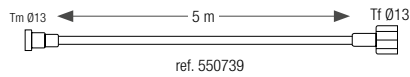

24V

REFERENCE	DESCRIPTION	LENGTH
550737*	Ethernet Controller, 6 outputs, 1 500 RGB pixels, supplied without plug-	
550738*	WiFi Controller, 1 output, 500 RGB pixels	1 m
550763*	WiFi Router - POE⁽¹⁾, IP65	1 m
550645*	Ethernet switch, 6 output sockets, POE, IP65	1 m

⁽¹⁾ Power Over Ethernet

Don't use this cable with ref. 550606

ACCESSORIES

REFERENCE	DESCRIPTION	LENGTH	CABLE
550606	Indoor transformer on socket 48W/24V	-	-
061218	Transformer 1.25 A max. at output	-	-
061219	Transformer 2.5 A max. at output	-	-
061220	Transformer 4.16 A max. at output	-	-
550628	Transformer 6.25 A max. at output	-	-
550336	Transformer 2x 6.25 A max. at output	-	-
550739*	Twinkly Pro extension cable	5 m	-
550740*	Y connector for Wi-Fi controller	30 cm	-
550754*	Adapter Tm 07 to Tf 013	-	-
550762*	Adapter Tm 013 to Tf 07	-	-

The new generation of Twinkly Pro LED lights can be controlled by smartphone.

Thanks to its embedded Wi-Fi, users have an infinite number of fully customisable effects at their disposal.

Ref.550737: Allows you to connect up to 1 500 LEDs.
Ref.550738: Allows you to connect up to 500 LEDs. Using the connector ref.550740.

Example of cabling plan with ref.550737:

Example of cabling plan with ref.550738: