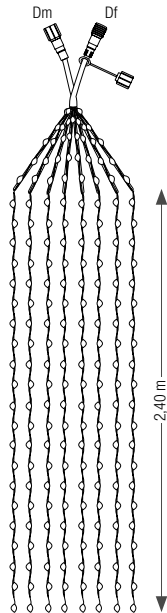

MICROLED WATERFALL BOUQUET

MICROLED WATERFALL BOUQUET WITH LEAVES

24V

REFERENCE	LENGTH	NB LED	LED	CABLE P. / 24V	PROL.
550219	2.40 m	1152	○	46 W - 1900 mA	1+2

24V

REFERENCE	LENGTH	NB LED	LED	CABLE P. / 24V	PROL.
550530	2.40 m	1152	○	46 W - 1900 mA	1+2