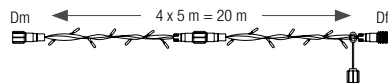

REFERENCE	LENGTH	NB LED	LED	CABLE P. / 24V
550565	20 m	200	●	4.8 W - 200 mA

Flame effect.

One out of every two LEDs flickers to give the effect of a candle.

Extendable 24V range: find all accessories p.301.

Compatible with our 24V transformers.

Maximum length in series: 80m of wire.