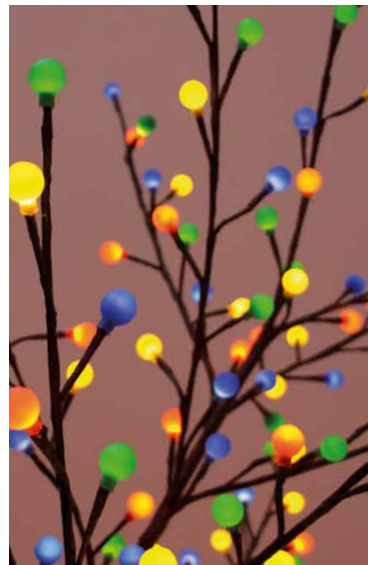

LUMINOUS SPHERE TREES

230V/31V

AC

REFERENCE	HGT.	NB LED	LED	TREE	P. / 230V
550112	2.40 m	600			13 W

Decorate your places and pathways bringing a poetic touch.

Floorstanding trees. Indoor/Outdoor use. Ref.550111 is animated with warm white flash LEDs. Compatible with our concrete pads (ref.300003 + fastening kit ref.032241). Not compatible with 24V P&L. Transformer included.