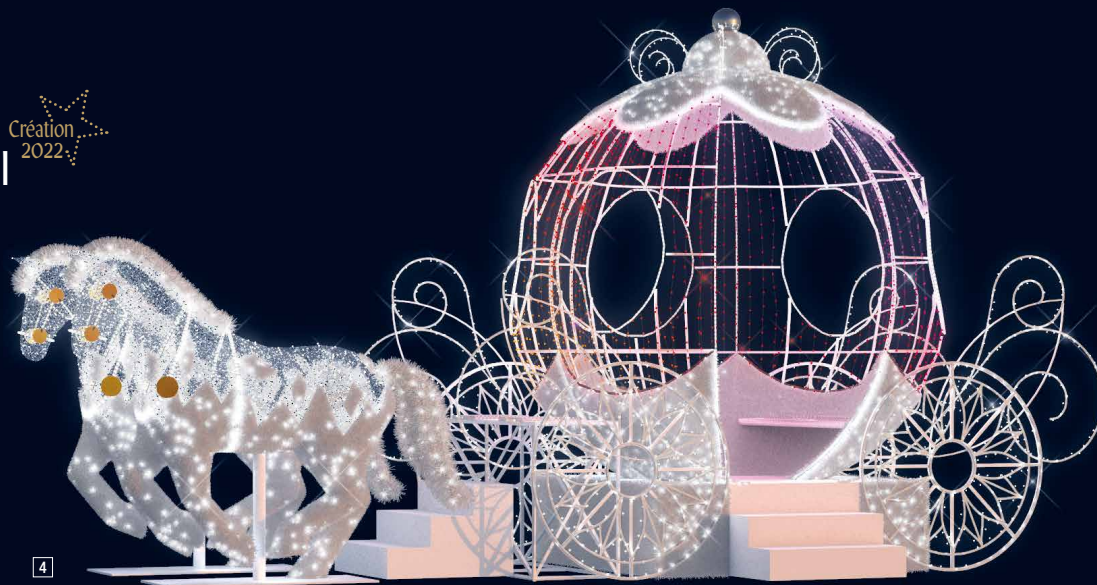

L 4.5 x H 4.5 x D 4.5 x Ø 4.5 m.

Don't forget your set-up accessories which are sold separately.

Watch
Snowball Infinity

Fontaines *Infinity*

Fontaine 2D
Infinity

Cheval
Création
2022

Carrosse
Création
2022
Infinity