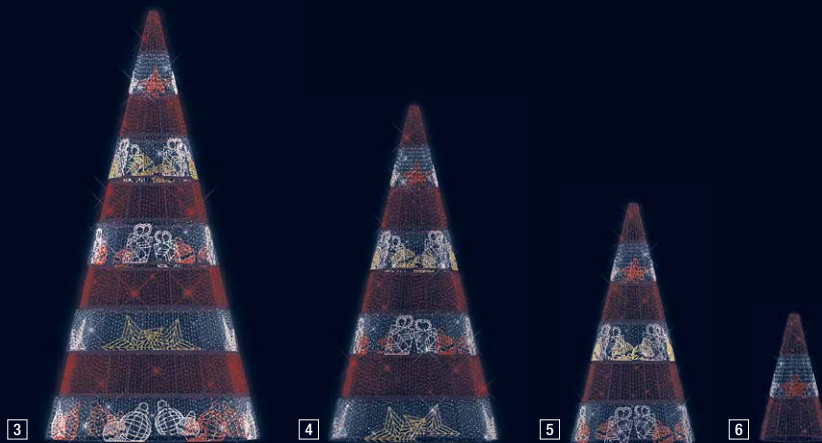

Création
2022
Sapin
cadeaux