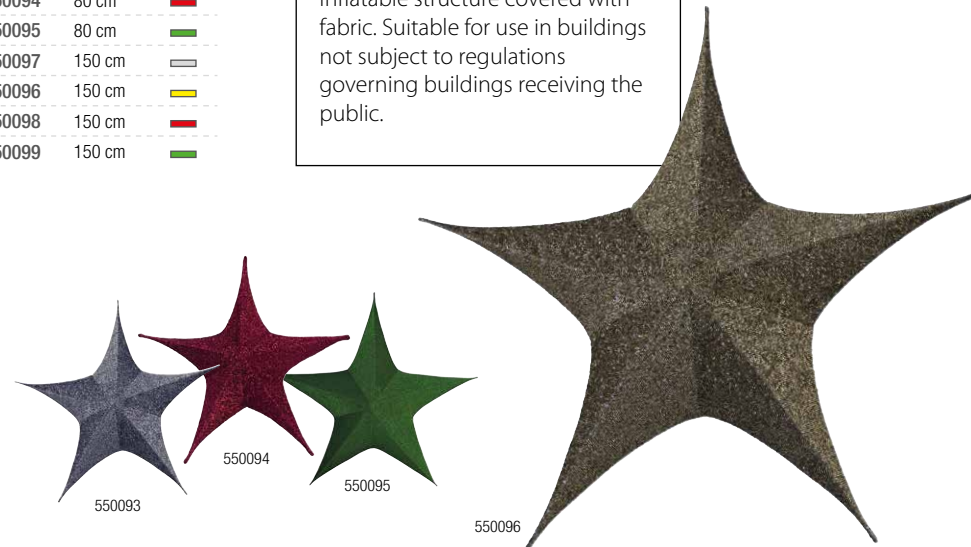

Inflatable structure covered with fabric. Suitable for use in buildings not subject to regulations governing buildings receiving the public.

CHRISTMAS KNOTS

*** NEW**

REFERENCE	DESCRIPTION	DIMENSIONS AXBXC
550938*	Red & gold Xmas knot	38 x 45 x 10 cm
550939*	Red & gold Xmas knot	60 x 76 x 17 cm
550940*	Red & gold Xmas knot	91 x 114 x 23 cm
550941*	Red Xmas knot	30 x 38 x 7.5 cm
550942*	Red Xmas knot	45 x 58 x 15 cm