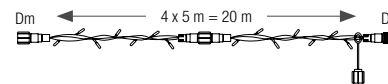

Extendable 24V range: find all accessories p.301.

Compatible with our 24V transformers.
Maximum length in series: 80m of wire.