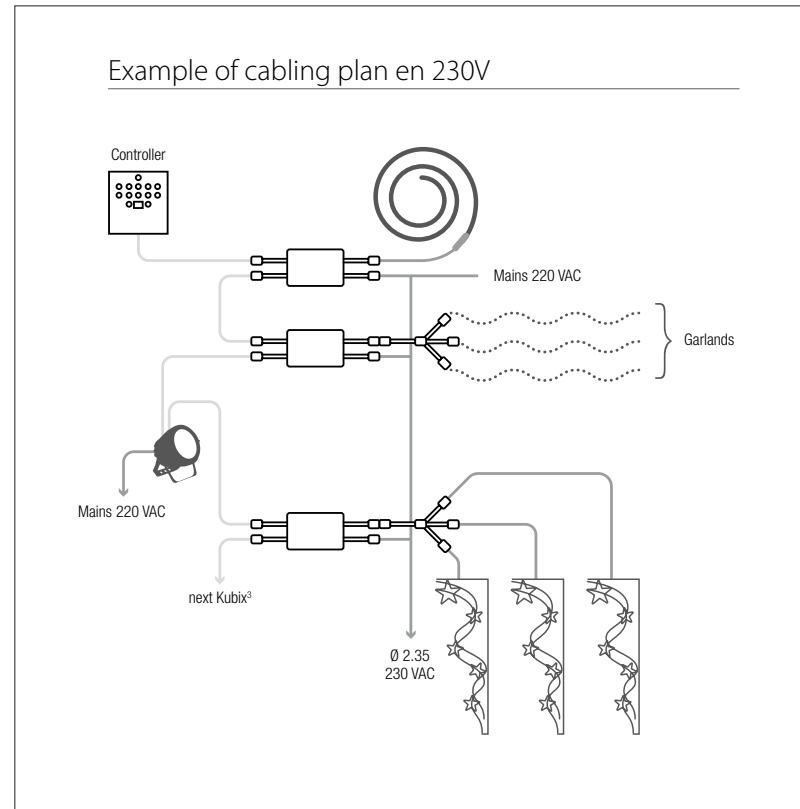

DMX ACCESSORIES

REFERENCE	DESCRIPTION	DIMENSIONS	WEIGHT	C. DMX
180034	E-Board 512	97 x 166 x 38 mm	0.18 kg	1 x 512

REFERENCE	DESCRIPTION	LENGTH
080805	Adapter DMX in/outdoor	20 cm
080190	ID 67 DMX cable light	10 m
080191	ID 67 DMX cable light	5 m
080192	ID 67 DMX cable light	2.50 m