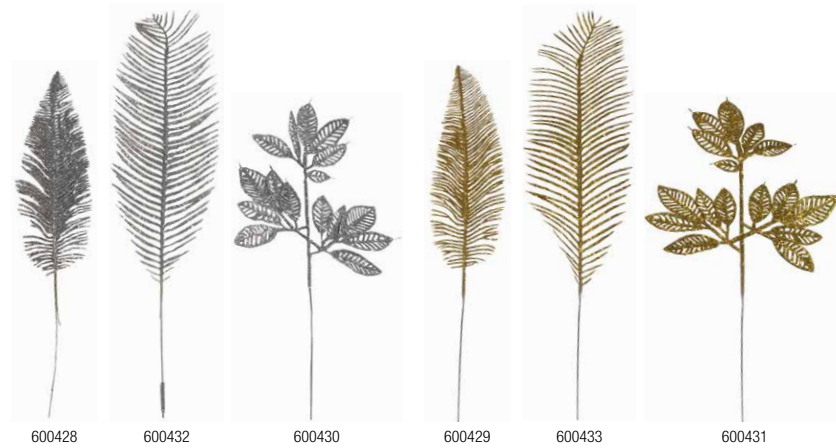

FEATHERS AND LEAVES

REFERENCE	DESCRIPTION	DIMENSIONS
600428	Little silver feather	43 x 8 cm
600429	Little golden feather	43 x 8 cm
600430	Silver leaves	36 x 20 cm
600431	Golden leaves	36 x 20 cm
600432	Width silver feather	60 x 12 cm
600433	Width golden feather	60 x 12 cm

A touch of nature and delicacy ...

Integrate decoration visible during the day into your illuminations. Suitable for use inside buildings not ruled by ERP. Packed by 12.