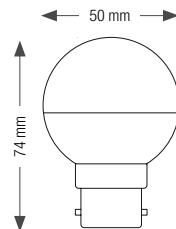

**Latest generation high
brightness SMD LED.**

Ref.051161: slow changing-colour.