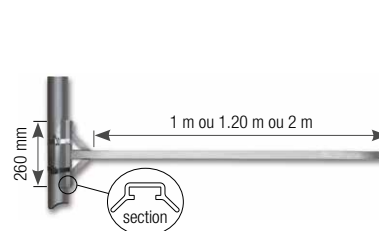

OUR INSTALLATIONS

BRACKETS

REFERENCE	DESCRIPTION	COMPOSITION
792001	Aluminium bracket 1 m	Supplied by unit - Maximum load 10 kg
792101	Aluminium bracket 1.20 m	Supplied by unit - Maximum load 10 kg
792201	Aluminium bracket 2 m	Supplied by unit - Maximum load 10 kg
032289	Aluminium bracket 1.20 m	Supplied by unit - Maximum load 40 kg

792001 / 792101 / 792201