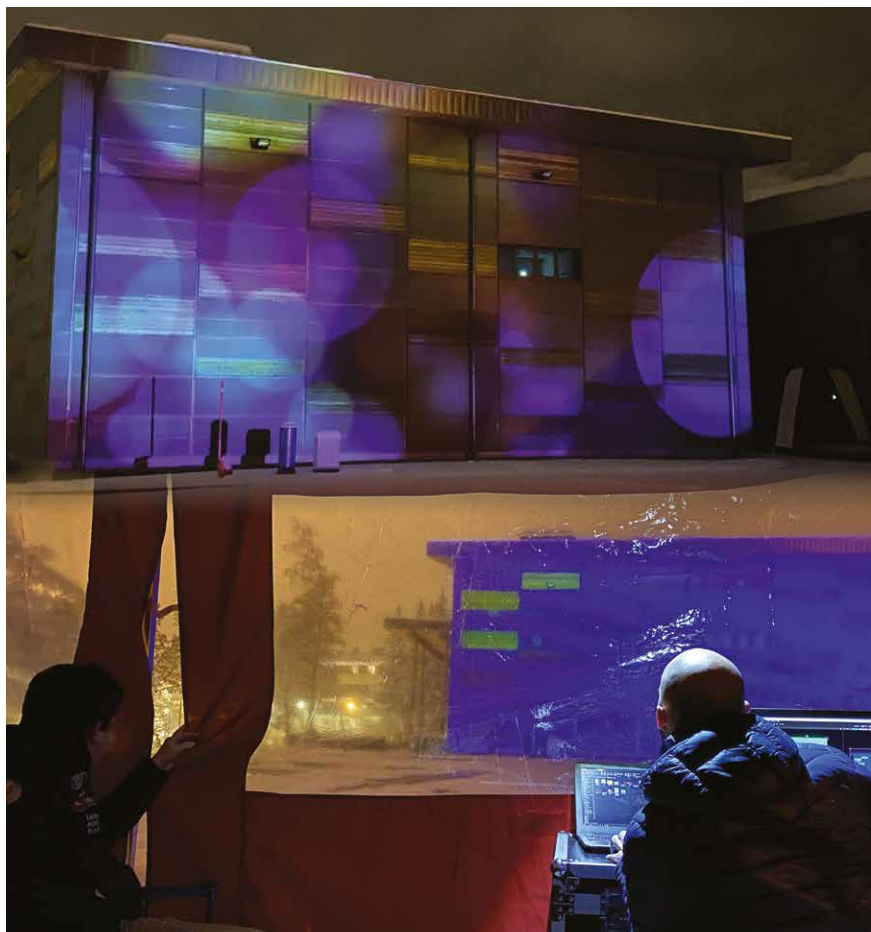

VIDEOPROJECTION

Leblanc illuminations is developing and further diversifying its capacities to provide you with the best support for your projects.

We have developed a water-resistant video projection system for you, that works in perfect autonomy.