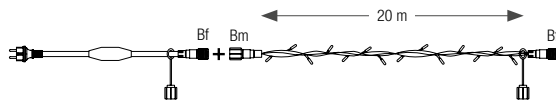

CANOA GARLANDS

230V

REFERENCE	LENGTH	NB LED	LED	CABLE P. / 230V	EXTEND.
550643	20 m	136	○	13.5 W	100 m max
550644	20 m	136	●	13.5 W	100 m max

The perfect garland to cover trees branches.

Preprogrammed crackling effect (1/5 LED).