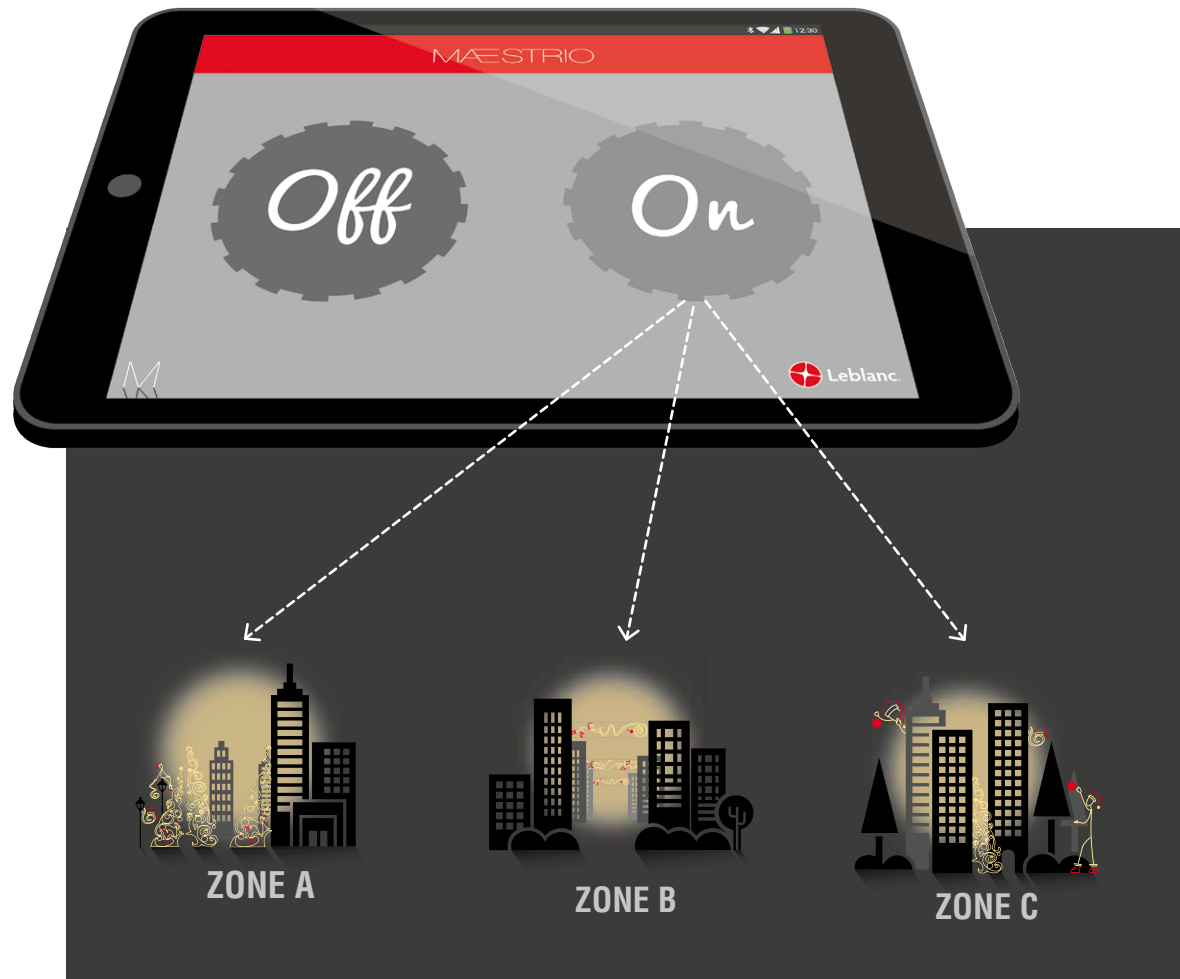

PLAY
with Augmented Reality

TAKE YOU SELFIES
next virtual characters

CUSTOMIZE
your photos using postcard type filters and add a text

SHARE
your photo

REFERENCE	DESCRIPTION
LOOMIE	Loomie app. + Freestanding totem pole
300006	Freestanding totem pole with Loomie plate with QR Code
300007	Loomie plate with QR Code

MAESTRIO

Technology designed
to save energy.

Nearly **50%**
energy saving
with Maestrio!

I can programme my illuminations and their turned on/off period and hours, zone by zone, with a few clics on my tablet or smartphone.