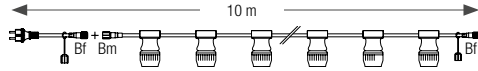

GARLANDS WITHOUT BULBS B22 - E27

230V

P&L 230V AC

REFERENCE	LENGTH	DOUILLES	CABLE SECT°	CABLE	P. BULB	PROLONG
550236	10 m	20 E27	2 x 1.5 mm²		15 W max	100 m max