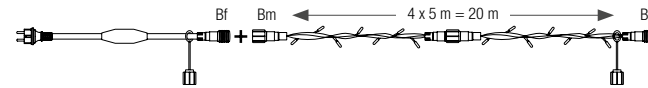

GARLANDS WITH SPARKLING EFFECT

230V

REFERENCE	LENGTH	NB LED	LED	CABLE P. / 230V	EXTEND.
550568	20 m	140		17 W	100m max
550570	20 m	140		17 W	100m max
550569	20 m	140		17 W	100m max
550656	20 m	140		17 W	100m max

24V

REFERENCE	LENGTH	NB LED	LED	CABLE P. / 24V
550556	20 m	140		7.4 W - 300 mA
550557	20 m	140		7.4 W - 300 mA