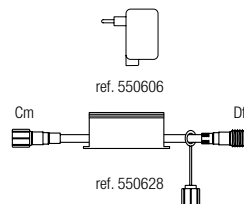

ref. 550628

ref. 550606