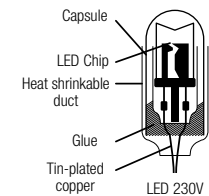

WHAT IS A LED ?

CHARACTERISTICS

The LED is an electronic component capable of emitting light when an electric current flows through it and runs on a direct current. When an LED blows, the current continues to flow. It no longer lights up, but continues to power the others. Only one light point is missing. Sometimes a whole LED section turns off. In this case, it is a faulty connection rather than several faulty LEDs. On average, LED series are made up of 45 to 60 light points. The more LEDs there are, the less necessary it is to add resistors, so the product is more reliable (indeed resistors increase the number of connection points, and heat and use the current pointlessly).

All our LEDs are inverted cone LEDs.

Inverted cone LEDs offer a much wider light beam angle than traditional LEDs.

MANUFACTURE

A different silicon chip is cut for each colour. The luminosity will depend on the size of the chip. Elle est mesurée en 'mil' (0.0254mm). The chip is the most expensive part of the LED. Reducing the size of the chip quickly reduces the price of the LED. The chip is connected electrically, and encapsulated in the epoxy or silicon. It is the form of the encapsulation which determines the light beam. You get either an inverted cone LED (with a wide beam), or a traditional LED (with a more concentrated beam). The beam can be modified further by adding an optical diode.

There are 2 categories of LED : low power diodes, used for Christmas decorations (sized from 3 to 8 mm, 2 to 4 lumens, approx. 0.1W, 20 mA, 3.2V), et les diodes de puissance, utilisées pour la mise en lumière de bâtiments (taille 1 à 2 cm, 40 to 80 lumens/W, 1 to 3 W, 350 to 1000 mA).

LIFESPAN