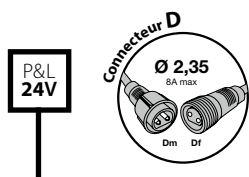

Latest generation high brightness SMD LED.

Suitable for garlands with Ø2.35 connector.
Approximately 60 flashes/minute. Work on 120V to 230V.

Plug & Light

There are 4 different types of connectors:

- Connectors A are connecting together
- Connectors B are connecting together
- Connectors C are connecting together
- Connectors D are connecting together