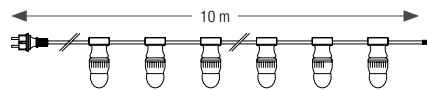

GUINGUETTE GARLAND B22

230V

AC

REFERENCE	LENGTH	BULBS	DOUILLES	LED	CABLE	SECT° CABLE	P. BULB
059783	10 m	10	10 B22			2 x 1,5 mm²	0,5 W / 24 mA