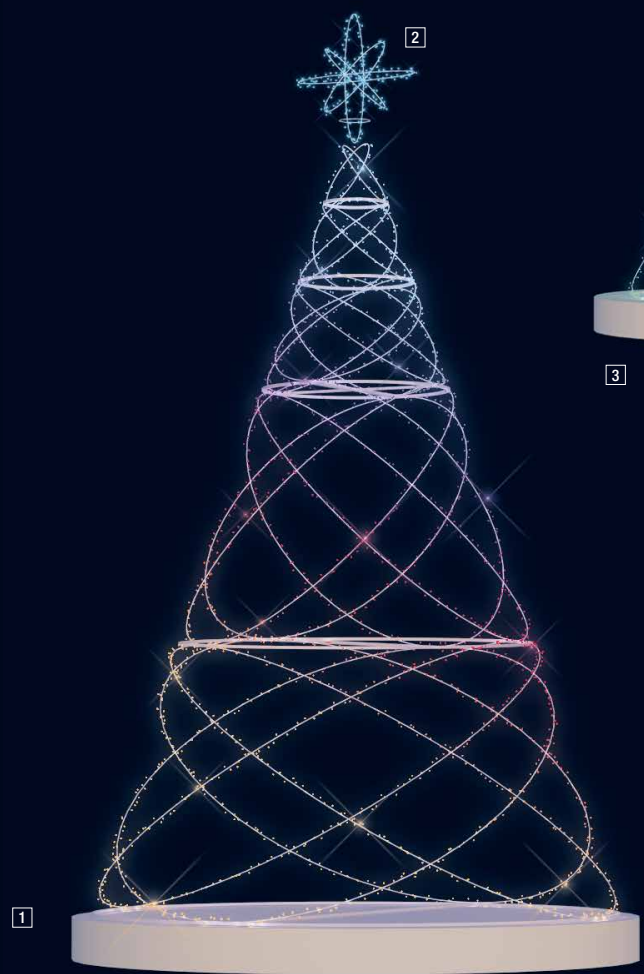

Ellipses
Infinity