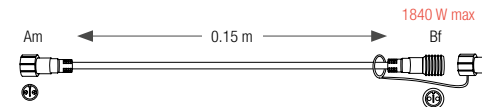

RECTIFIED CONNECTORS TO SUPPLY POWER TO ROPE LIGHTS

REFERENCE	CORDON LENGTH
032189	0.30 m
032339	0.30 m

ADAPTER FROM Ø 2.75 TO Ø 2.35

REFERENCE	CORDON LENGTH
059238	0.15 m

P&L 230V CONNECTORS STEADY AND GLITTERING P&L