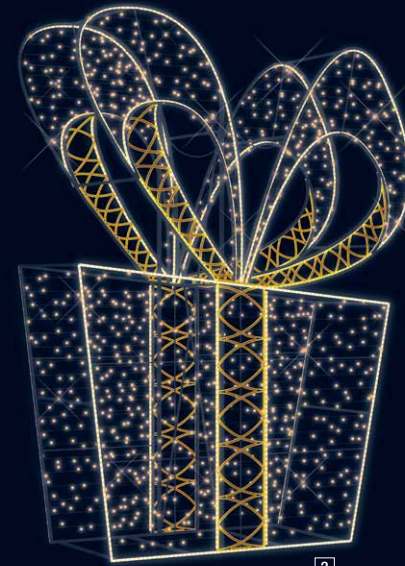

Cadeau
enchanté

Création
2022

2

Création
2022