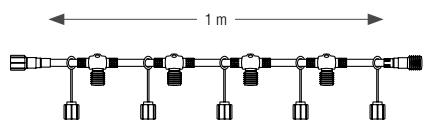

INSTALLING A CEILING LIGHT

Examples of cabling :

058919
2-wire connector cable for fixed LED garlands (see p.335)