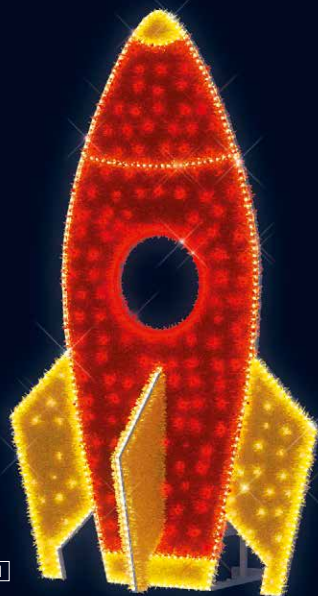

1

Fusée
Création 2022