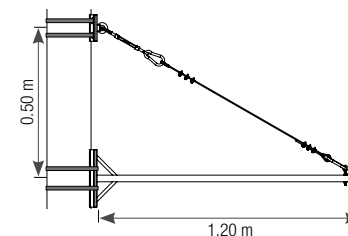

032289

SUSPENSIONS

REFERENCE	DESCRIPTION	COMPOSITION
792002	Hanging kit	4 alpine karabiners 60 mm, 2 eye hooks M6, 2 x 1 m chain, 2 washers Ø 6 mm, 2 nuts M6
032233	Suspension Kit M6	1 alpine karabiner 60 mm, 1 eye hook M6, 2 washers, 2 nuts M6
032220	Suspension Kit M10	1 alpine karabiner 100 mm, 2 Ø 10 mm washers, 2 nuts M10, 1 eye hook M10x70 mm
101640	Chain with soldered links	Length 1 m - 164 kg max
031894	Alpine karabiners 60 mm	Supplied by 10, Ø 6 mm