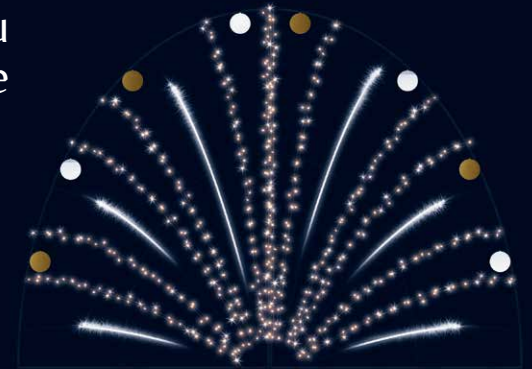

1

Arceau
Millésime

2