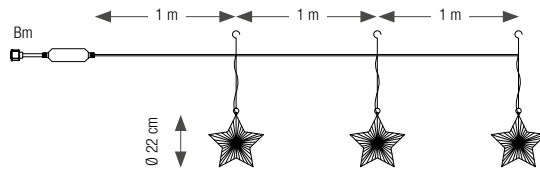

Changing colours animation. Perfect in a small street with icicle lights.
 Lighting decorations to hang.
 Requires an unrectified power supply.

Lorient, France

STELLIZ GARLANDS

230V

REFERENCE	LENGTH	NB LED	LED	CABLE P. / 230V
050793	3 m	180	○	≡ 11 W
050795	3 m	180	●	≡ 11 W