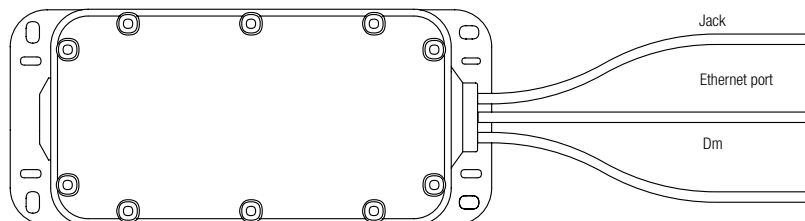

MUSIC

This new module will enable you to take the customization of your animations even further.

Use it to synchronize your video with your music on your Twinkly project.

24V

REFERENCE	DESCRIPTION	CABLE
550965*	Twinkly Pro Music Player	—