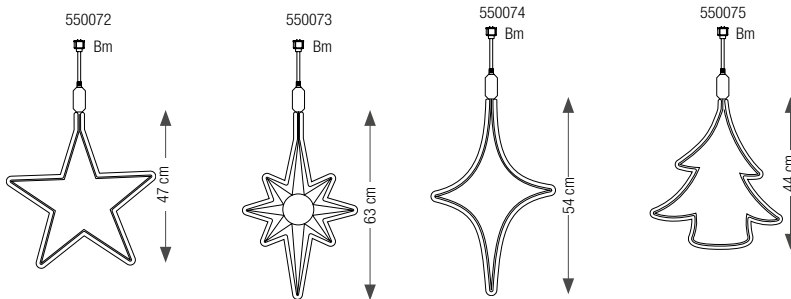

550076

550077

Perfect in suspension or trees.
Animated: Blast of light or colours.
 Lighting decorations to hang.

24V

REFERENCE	DESCRIPTION	DIMENSIONS	NB LED	LED	CABLE	P. / 24V
550555	Floko white	55 x 37 cm	2 x 48	White	—	9.6 W - 400 mA