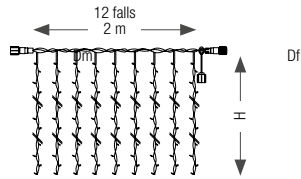

Curtain lights:

Perfect on a facade or across street.

Width can be extended.
Energy-saving.

Pau, France

CURTAIN LIGHTS

24V

REFERENCE	HGT.	LARG.	NB LED	LED	CABLE	P. / 24V	EXTEND.
550063	2 m	2 m	240	○	≡	14 W - 583 mA	1+1
550064	2 m	2 m	240	●	≡	14 W - 583 mA	1+1
550065	3 m	2 m	360	○	≡	20 W - 833 mA	-
550066	3 m	2 m	360	●	≡	20 W - 833 mA	-
550067	5 m	2 m	360	○	≡	20 W - 833 mA	-
550068	5 m	2 m	360	●	≡	20 W - 833 mA	-