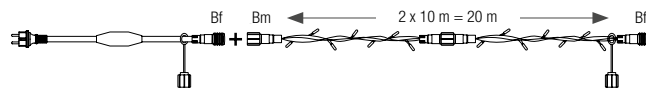

CONFETTI GARLANDS

230V

REFERENCE	LENGTH	NB LED	LED	CABLE P. / 230V	EXTEND.
051095	20 m	160		4 W / 230V	100m max

24V

REFERENCE	LENGTH	NB LED	LED	CABLE P. / 24V
550558	20 m	168		4.1 W - 170 mA