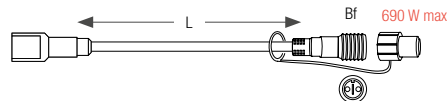

CONNECTORS Ø 2.35 ROPE LIGHT TO GARLAND

REFERENCE	CORDON LENGTH
031908	0.50 m
032375	0.30 m