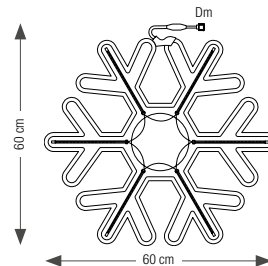

Animation: explosion of visiblelight on both sides.

Latest generation high brightness SMD LED.

Extendable 24V range: find all accessories p.301.

Compatible with our 24V transformers.
Double Sur'line rope light 60 LED/m
Supplied without sling (ref.051039 p.212).