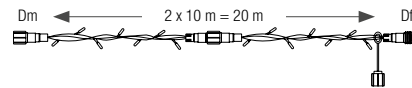

Beverly Hills

CONFETTI GARLANDS

230V

REFERENCE	LENGTH	NB LED	LED	CABLE P. / 230V	EXTEND.
051095	20 m	160		4 W / 230V	100m max

24V

REFERENCE	LENGTH	NB LED	LED	CABLE P. / 24V
550558	20 m	168		4.1 W - 170 mA

New pastel hues