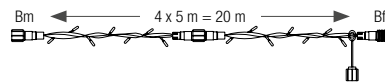

Requires an unrectified power supply
ref.550734 or 550735.