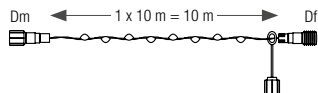

MICROLED BOA CURTAIN LIGHT

24V

REFERENCE	DIMENSIONS.	NB LED	LED	CABLE	P. / 24V	EXTEND.
550522	H 0.50 x L 6 m	800	○	▬	19.6 W - 817 mA	1+2

MICROLED GARLANDS

24V

REFERENCE	LENGTH	NB LED	LED	CABLE	P. / 24V	EXTEND.
550811	10 m	100	○	▬	5.5 W - 227 mA	1+3

REFERENCE	LENGTH	NB LED	LED	CABLE	P. / 24V	EXTEND.
550810	10 m	100	○	▬	5.5 W - 227 mA	1+3

Next generation microLED, 3 times brighter.

Extendable 24V range: find all accessories p.301.

Preprogrammed glittering effect (1/4 LED). Indoor/Outdoor use. Ivory white LED. Compatible with our 24V transformers. Ref.550216 & 550215: Strengthened cable. Maximum length in series: 40m of wire.