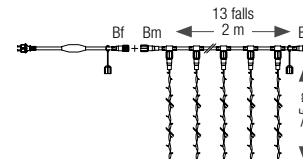

Curtain lights:

Perfect on a facade or across street.

Width can be extended.
Energy-saving.

Pau, France