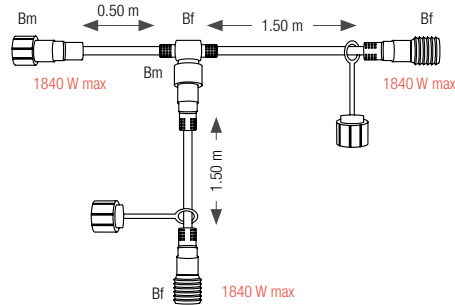

UNSHEATHED 2-WIRED FEMALE

REFERENCE	CORDON LENGTH
058968	3 m

T CONNECTORS

REFERENCE	CORDON LENGTH
032093	0.25 m
032278	0.50 m
032279	0.50 m

Y CONNECTOR

REFERENCE	CORDON LENGTH
058814	1.50 m

CONNECTOR - 4 FALLS