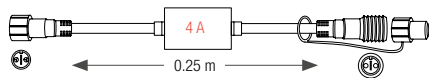

RECTIFIED POWER SUPPLY CABLE

REFERENCE	CORDON LENGTH	CONNECTEUR
550663	0.25 m	Af
550662	0.25 m	Af
550665	0.25 m	Bf
550664	0.25 m	Bf