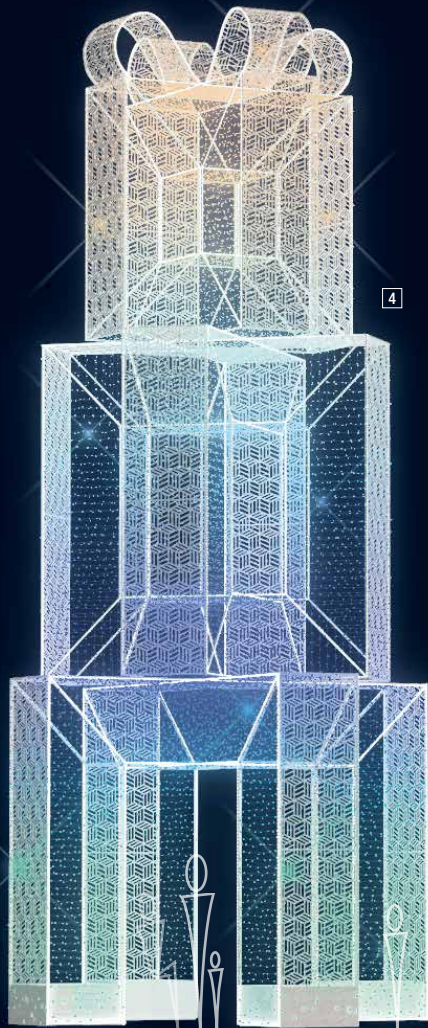

Decors *Infinity*

Cadeau L *Infinity*

Création
2022