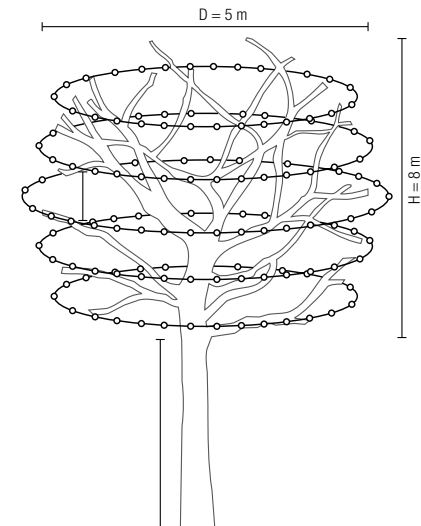

CALCULATE THE TOTAL LENGTH (TL) OF GARLANDS REQUIRED

$$TL = 4 \times 15,7 = 62,8 \text{ m}$$

Depending on the density desired, take either a 50 m/140 socket garland or a 50 m/200 socket garland.