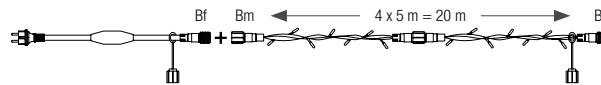

GARLANDS

230V

REFERENCE	LENGTH	NB LED	LED	CABLE	P. / 230V	EXTEND.
050503	20 m	200	●	⊏	17 W	100m max
550828	20 m	200	●	⊏	17 W	100m max
050765	20 m	200	○	⊏	17 W	100m max
050766	20 m	200	○	⊏	17 W	100m max
550829	20 m	200	●	⊏	17 W	100m max

REFERENCE	LENGTH	NB LED	LED	CABLE	P. / 230V	EXTEND.
058897	20 m	200	○	⊏	17 W	100m max
059518	20 m	200	○	⊏	17 W	100m max
059519	20 m	200	○	⊏	17 W	100m max
058901	20 m	200	●	⊏	17 W	100m max
058902	20 m	200	●	⊏	17 W	100m max
059220	20 m	200	●	⊏	17 W	100m max
059219	20 m	200	●	⊏	17 W	100m max
059937	20 m	200	●	⊏	17 W	100m max

24V

REFERENCE	LENGTH	NB LED	LED	CABLE	P. / 24V
051097	20 m	200	○	⊏	9 W - 380 mA
051098	20 m	200	○	⊏	9 W - 380 mA
051099	20 m	200	●	⊏	9 W - 380 mA
051100	20 m	200	●	⊏	4,5 W - 190 mA
051101	20 m	200	●	⊏	9,5 W - 730 mA
051102	20 m	200	●	⊏	4,8 W - 200 mA
051103	20 m	200	●	⊏	9 W - 380 mA
550468	20 m	200	○	⊏	11,5 W - 240 mA
550469	20 m	200	○	⊏	11,5 W - 240 mA

REFERENCE	LENGTH	NB LED	LED	CABLE	P. / 24V
051105	20 m	200	○	⊏	9,5 W - 395 mA
051106	20 m	200	○	⊏	9,5 W - 355 mA
051107	20 m	200	●	⊏	8,5 W - 354 mA
051108	20 m	200	●	⊏	6,5 W - 270 mA
051109	20 m	200	●	⊏	11 W - 458 mA
051111	20 m	200	●	⊏	9,5 W - 395 mA
051112	20 m	200	●	⊏	11 W - 458 mA

Extendable 24V range: find all accessories p.301.

Compatible with our 24V transformers.
Maximum length in series: 80m of wire.

Carbon neutral by 2025

We have pledged to remove 100% of single-use virgin plastics from our offices by the end of 2022 and reduced all other plastics used in our manufacturing and distribution processes by 2025.