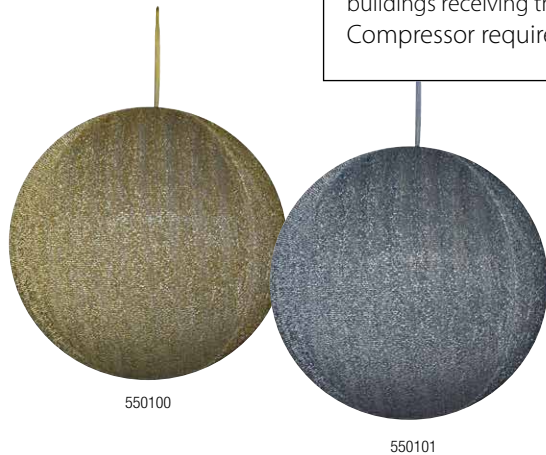

Inflatable structure covered with fabric.

Suitable for use in buildings not subject to regulations governing buildings receiving the public. Compressor required.