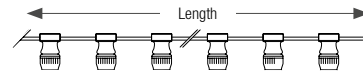

ACCESSORY

REFERENCE	DESCRIPTION
050989	100 black seals for B22 sockets

230V

AC

REFERENCE	LENGTH	DOUILLES	CABLE SECT°	CABLE	P. SOCKET
059736	40 m	20 B22	2 x 1.5 mm²		15 W max
058785	50 m	140 B22	2 x 1.5 mm²		15 W max
058828	50 m	200 B22	2 x 1.5 mm²		15 W max
058810	100 m	100 B22	2 x 1.5 mm²		15 W max
058811	100 m	200 B22	2 x 1.5 mm²		15 W max
058242	100 m	300 B22	2 x 1.5 mm²		15 W max