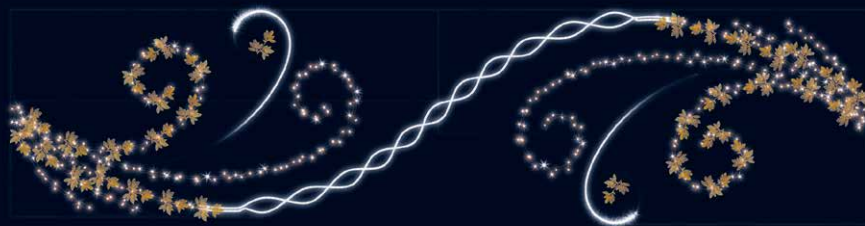

13

5

5

10

14

- 1 202393 LISIE
Lamp column and across street
L 1 x H 1.5 m.
☼ Ⓞ ● ● ●
- 2 202392 LISIE
Lamp column and across street
L 1 x H 1 m.
☼ Ⓞ ● ● ●
- 3 202388 ANTHÉA
Lamp column and across street
L 0.8 x H 1.5 m.
☼ Ⓞ
- 4 202396 LISIE
Lamp column and across street
L 1 x H 3 m
☼ Ⓞ ● ● ●
- 5 202391 DÉCOR TC ANTHÉA
Lamp column and across street
L 1 x H 3 m.
☼ Ⓞ
- 6 201972 ZEF
7 202986 ZEF
3D suspension
H 0.6 x Ø 0.24 m.
Ⓞ ● ●
- 8 202399 LISON
Suspension
L 1 x H 0.75 m.
☼ Ⓞ ● ● ●
- 9 202392 DÉCOR S ANTHÉA
Suspension
Ø 1.15 m.
☼ Ⓞ ● ● ●
- 10 201848 JARDIN FÉERIQUE
Suspension
L 1.5 x H 0.45 x D 0.45 m.
☼
- 11 202398 LISIE
Globe
L 1.2 x H 1.9 m.
☼ Ⓞ ● ● ●
- 12 203412 DÉCOR 3D S LUSTRE
BOUQUET
3D suspension
H 2 x Ø 2 m.
☼
- 13 202397 LISIE
Across street
L 5 x H 1 m.
☼ Ⓞ ● ● ●
- 14 203393 DÉCOR T ANTHÉA
Across street
L 6 x H 1.5 m.
☼ Ⓞ