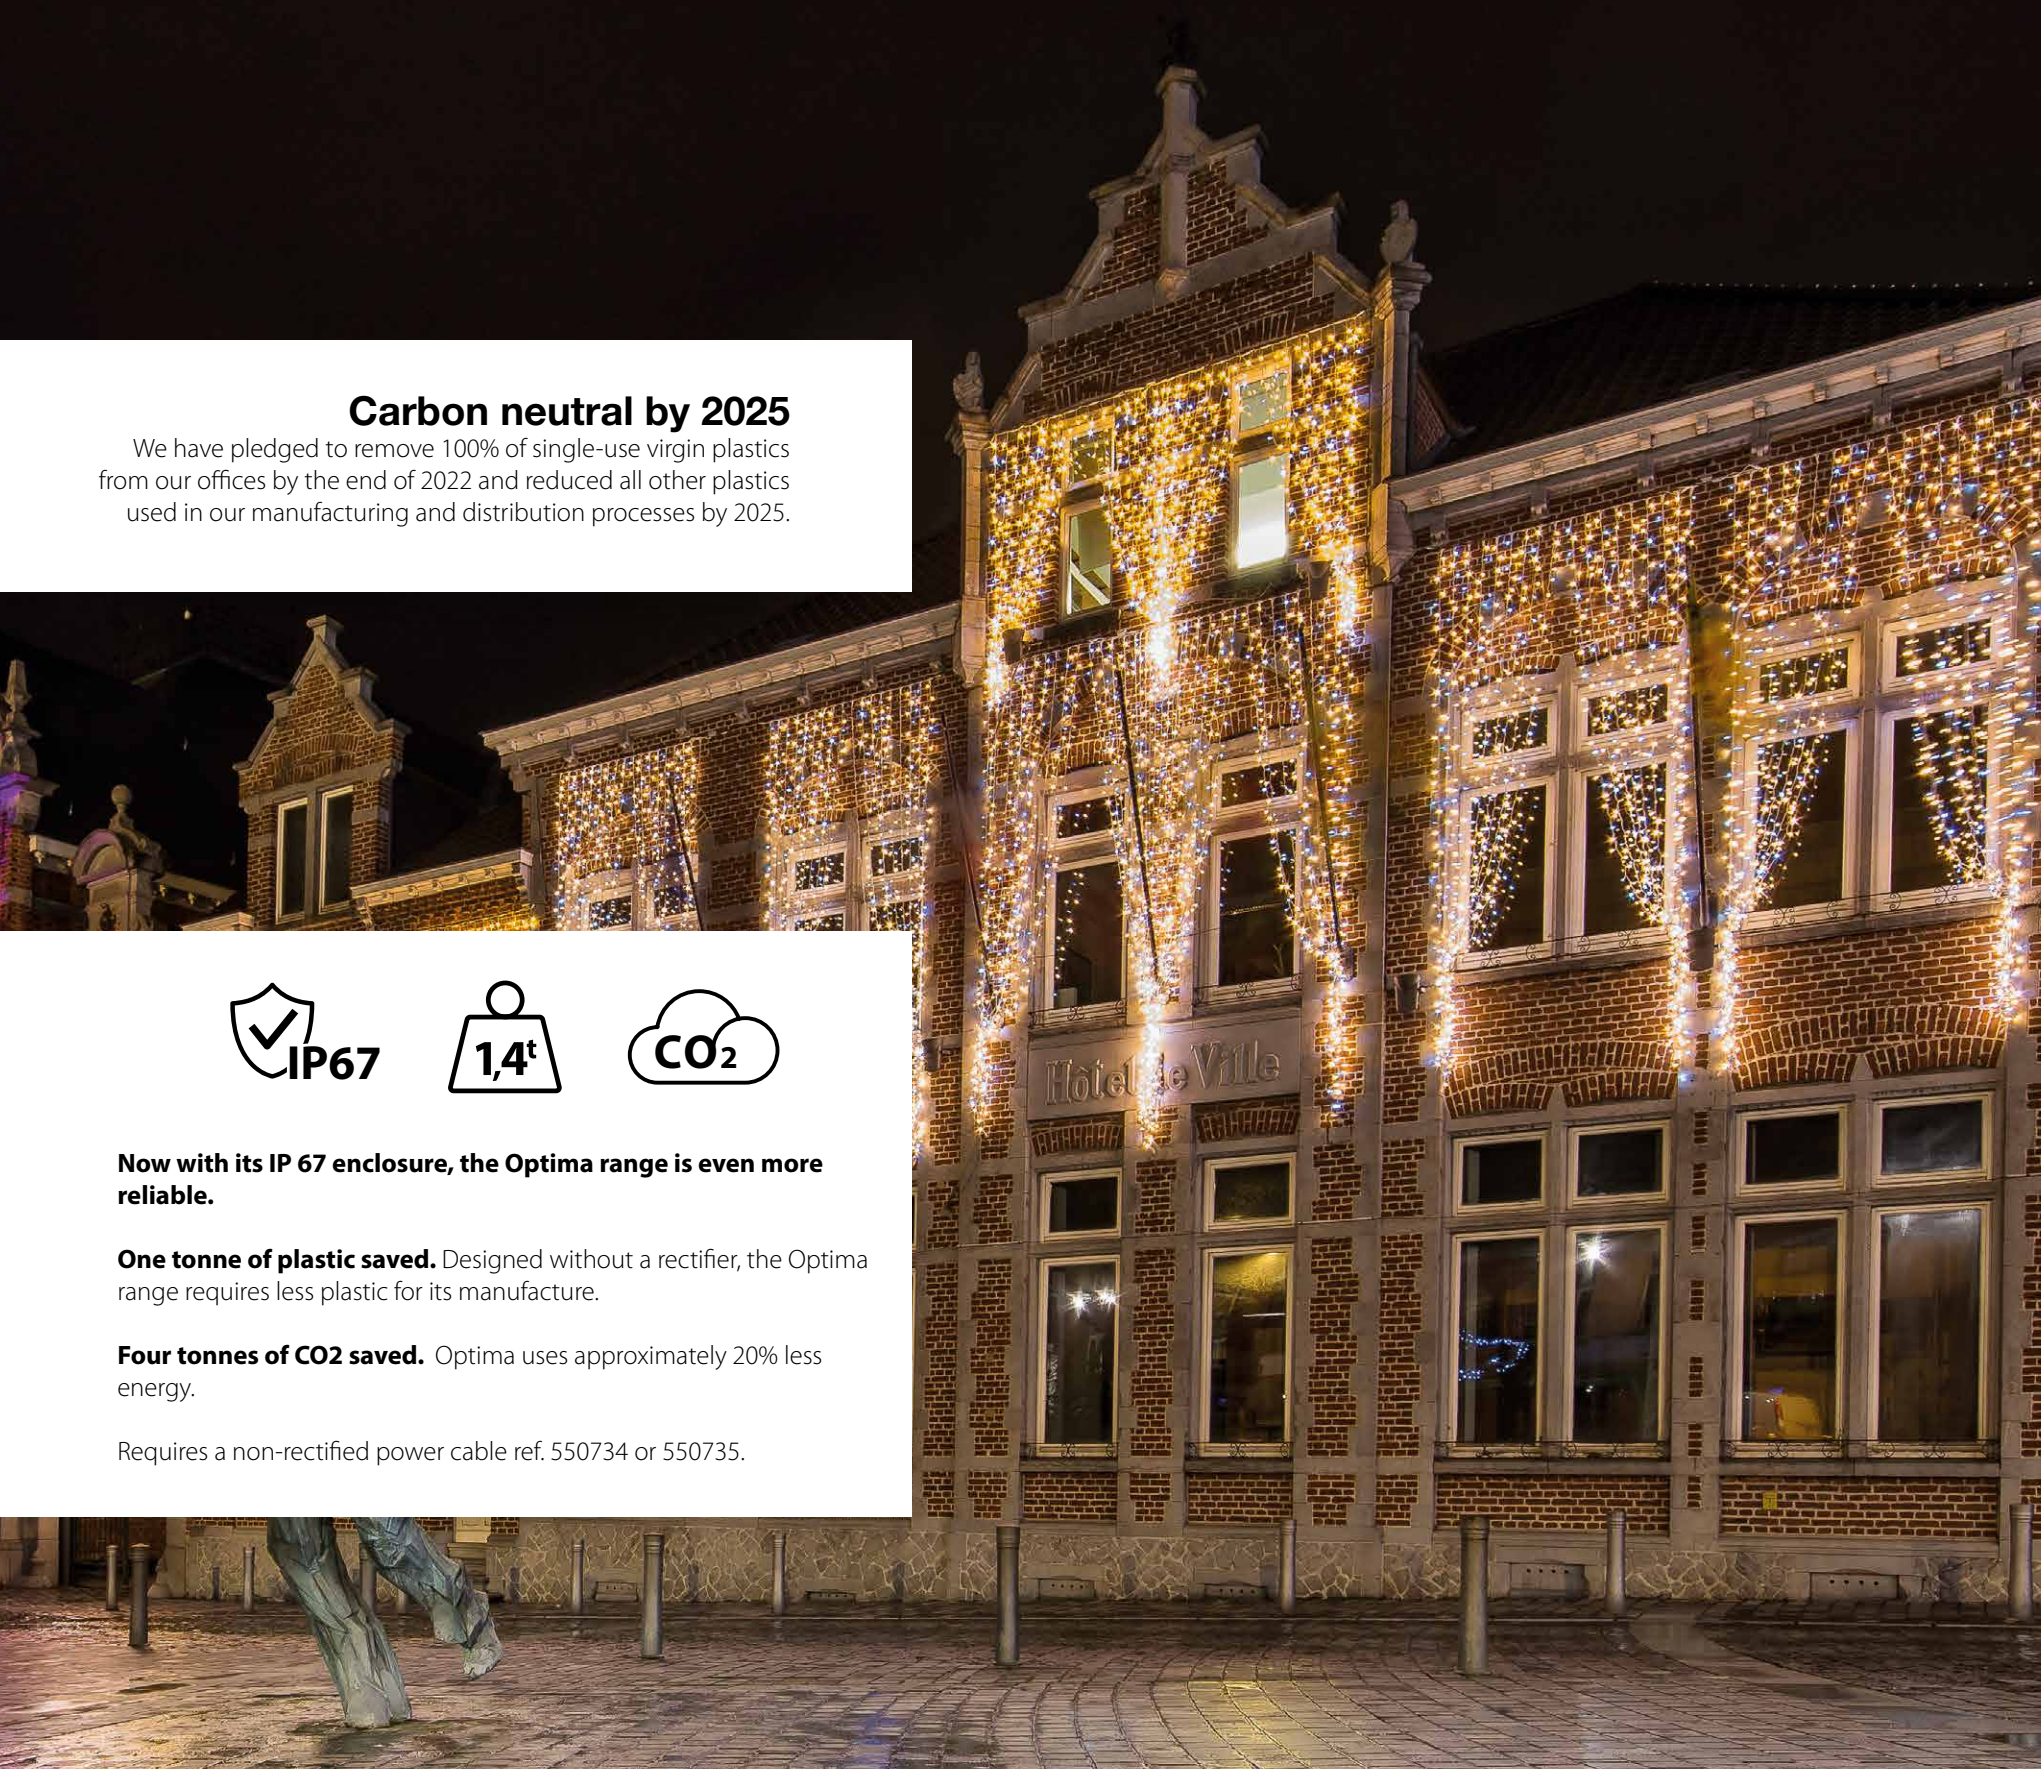

Carbon neutral by 2025

We have pledged to remove 100% of single-use virgin plastics from our offices by the end of 2022 and reduced all other plastics used in our manufacturing and distribution processes by 2025.

Now with its IP 67 enclosure, the Optima range is even more reliable.

One tonne of plastic saved. Designed without a rectifier, the Optima range requires less plastic for its manufacture.

Four tonnes of CO2 saved. Optima uses approximately 20% less energy.

Requires a non-rectified power cable ref. 550734 or 550735.