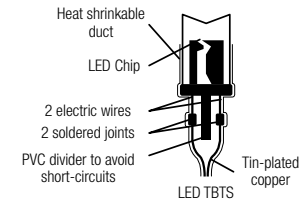

All our LEDs are inverted cone LEDs.

Inverted cone LEDs offer a much wider light beam angle than traditional LEDs.

MANUFACTURE

A different silicon chip is cut for each colour. The luminosity will depend on the size of the chip. Elle est mesurée en 'mil' (0.0254mm). The chip is the most expensive part of the LED. Reducing the size of the chip quickly reduces the price of the LED. The chip is connected electrically, and encapsulated in the epoxy or silicon. It is the form of the encapsulation which determines the light beam. You get either an inverted cone LED (with a wide beam), or a traditional LED (with a more concentrated beam). The beam can be modified further by adding an optical diode.

There are 2 categories of LED : low power diodes, used for Christmas decorations (sized from 3 to 8 mm, 2 to 4 lumens, approx. 0.1W, 20 mA, 3.2V), et les diodes de puissance, utilisées pour la mise en lumière de bâtiments (taille 1 à 2 cm, 40 to 80 lumens/W, 1 to 3 W, 350 to 1000 mA).

LIFESPAN

At the end of life, the LED does not turn off but its luminosity progressively decreases over time. The lifespan of a LED corresponds to the time which has passed until it only emits 75% of the initial luminosity. The lifespan does not characterise the quality of the light, nor the way it changes over time.