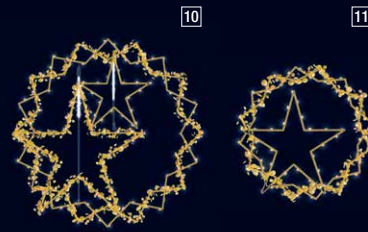

Précieuses Couronnes