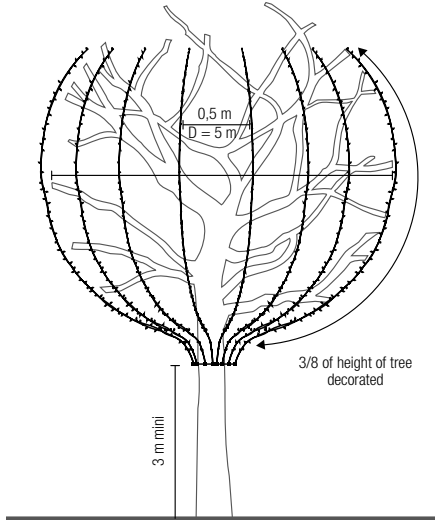

FITTING A TREE WITH A LIGHT CURTAIN

N.B.: There is also an 'American-style' set-up, where the garlands are wrapped around the branches.