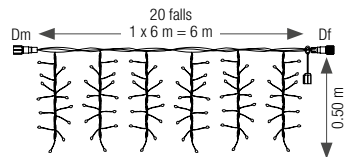

MICROLED BOA CURTAIN LIGHT

24V

REFERENCE	DIMENSIONS.	NB LED	LED	CABLE	P. / 24V	EXTEND.
550522	H 0.50 x L 6 m	800	○	▬	19.6 W - 817 mA	1+2