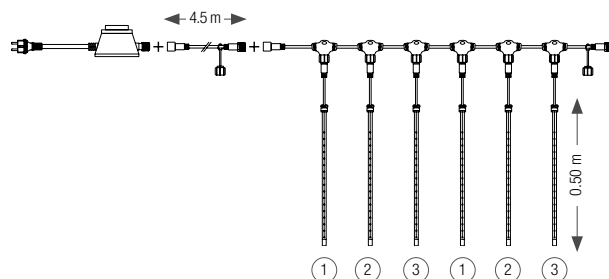

DROPLIGHTS SPARKLE

230V

REFERENCE	HGT.	NB LED	LED	CABLE P. / 230V
550725	50 cm	36	○	9 W
550726	100 cm	72	○	12 W
550765*	50 cm	36	●	9 W
550766*	100 cm	72	●	12 W

24V

REFERENCE	HGT.	NB LED	LED	CABLE P. / 24V
550727	50 cm	36	○	4 W - 125 mA
550728	100 cm	72	○	4 W - 166 mA
550767*	50 cm	36	●	4 W - 166 mA
550768*	100 cm	72	●	4 W - 125 mA

Chasing & crackling effect

Visible 360°. Easy to insert into a ceiling light, in the middle of a curtain or icicle lights. 230V: Requires an unrectified power supply. Work on 120V to 230V.

Extendable 24V range: find all accessories p.301.

Compatible with our 24V transformers.

MINI DROPLIGHTS GARLANDS

230V/12V

REFERENCE	HGT.	LENGTH	NB LED	LED DROPLIGHTS	CABLE P. / 230V	EXTEND.
059805	0.50 m	11 m	144	○ 6	9 W	1+5
050988	0.50 m	2.50 m	144	○ 6	9 W	1+5

Snowfall effect.

Garland of 6 droplights synchronized in pairs.

Not compatible with 24V P&L.