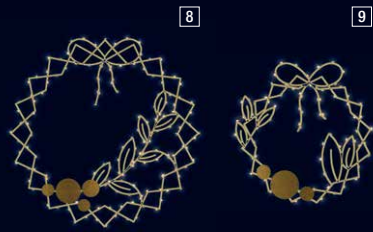

Christmas spirit

Couronnes enchantées