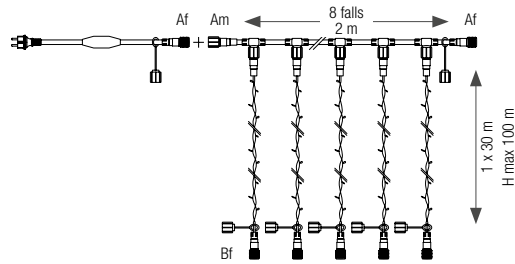

CEILING LIGHTS

230V

REFERENCE	DIMENSIONS	NB LED	LED	CABLE	P. / 230V	LARG. MAX.
050506	H 30 x L 2 m	480	○	≡	32 W	1+9
059839	H 30 x L 2 m	480	●	≡	32 W	1+9
550836	H 30 x L 2 m	480	●	≡	32 W	1+9

REFERENCE	DIMENSIONS	NB LED	LED	CABLE	P. / 230V	LARG. MAX.
059098	H 30 x L 2 m	480	○	≡	40 W	1+7
050526	H 30 x L 2 m	480	●	≡	40 W	1+7

Starry sky effect to your streets or town square.

Preprogrammed glittering effect (1/5 LED), and staggered lights any 25 cm intervals (i.e. total interval of 50 cm on the same drop).
Height max. 100 m.