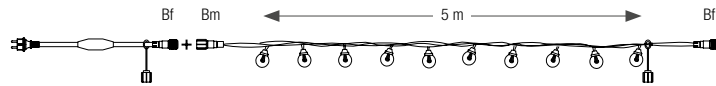

Filament or frosted effect.

Unbreakable polycarbonate globes.
Non-removable bulbs. Traditionnal effect.
Ref.051026 & 051072: 2 yellow, 3 red, 3 green and 2 blue bulbs.
Coloured packaging.