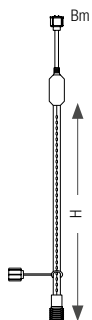

DROPLIGHTS

230V

REFERENCE	HGT.	NB LED	LED	CABLE	P. / 230V	EXTEND.
051180	50 cm	50	○	▬	6 W	1+19
550485	50 cm	50	●	▬	6 W	1+19
550250	50 cm	50	●	▬	6 W	1+19
051181	100 cm	72	○	▬	6 W	1+19
550486	100 cm	72	●	▬	6 W	1+19
550251	100 cm	72	●	▬	4 W	1+19