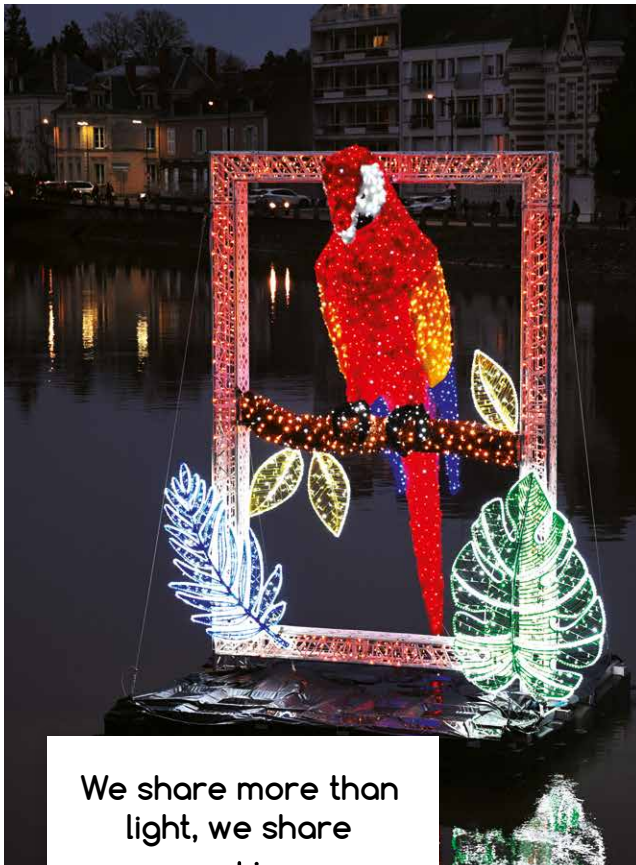

Naturally white and shiny, it is manufactured in France from waste.

RAINBOW

An acclaimed material

Our R&D teams focus their work on a new 100% recyclable material, with an in-house recycling process. Exclusively produced by Leblanc illuminations, this translucent multicoloured material projects light particularly well.

LEBLANC FOR ALL SEASONS

Coloured decorations

Leblanc illuminations can deliver stylish decorations for your events, whatever the season.

We share more than
light, we share
emotions.

For further information ,
ask for our
off-season brochure

ABIES DÉCOR, OUR PARTNER IN NATURE

As part of our eco-commitments, in 2020 we took the decision to remove all artificial fir trees from our catalogue in favour of real fir trees.

In addition to a full range of quality real Christmas trees, Leblanc illuminations in partnership with Abies Décor proposes the Abies Caméléon, an innovative giant natural Christmas tree: with this patented system you can assemble natural 2 m fir trees grown on **French plantations into giant Christmas trees 6 to 20 m high.**