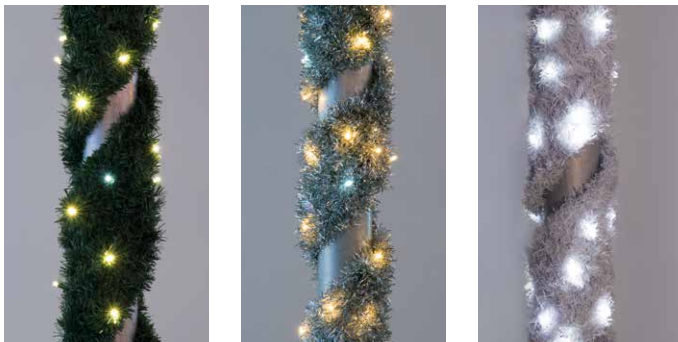

RIBBON LIGHTS FOR POLE

24V

REFERENCE	L.	LARG.	NB LED	LED	MAT	P. / 24V
550170	4 m	20 cm	104			4.7 W - 195 mA
550171	4 m	20 cm	104			4.7 W - 195 mA
550548	4 m	20 cm	104			3.8 W - 158 mA

**Pole decoration,
quick and easy to set up.**

**Extendable 24V range: find all accessories
p.301.**

Preprogrammed glittering effect (1/5 LED).
Green or silver PVC mat. Indoor/Outdoor use.
Compatible with our 24V transformers.