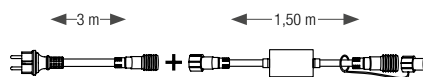

550663 + 300002
Power cable + 4A rectifier (see p.334)