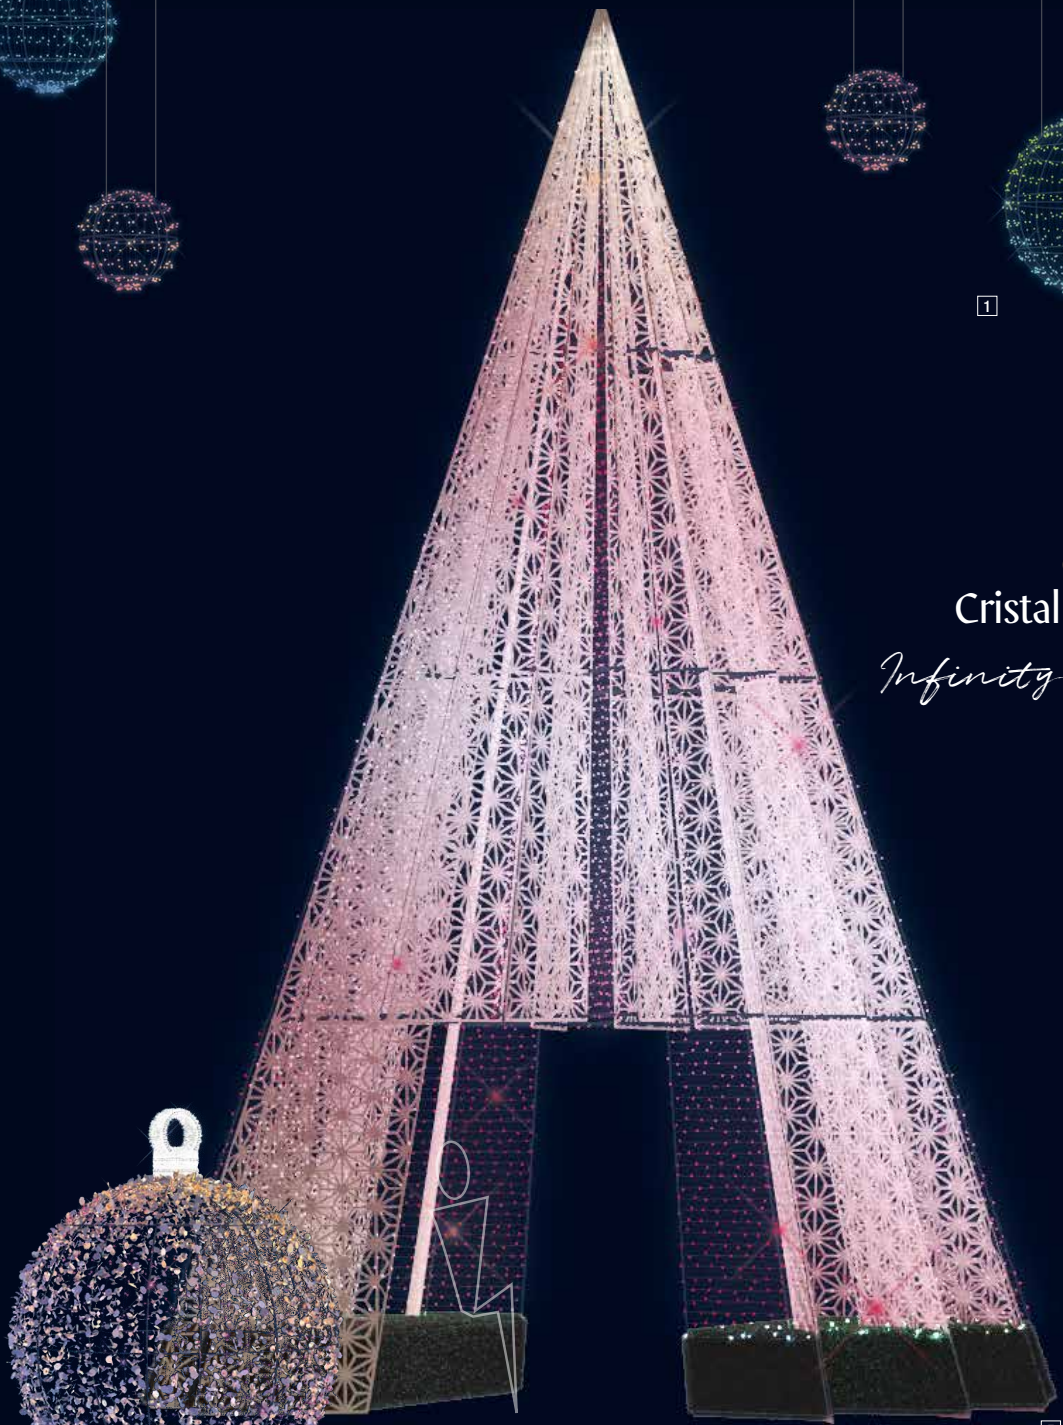

1

2

Cristal
Infinity
Création
2022