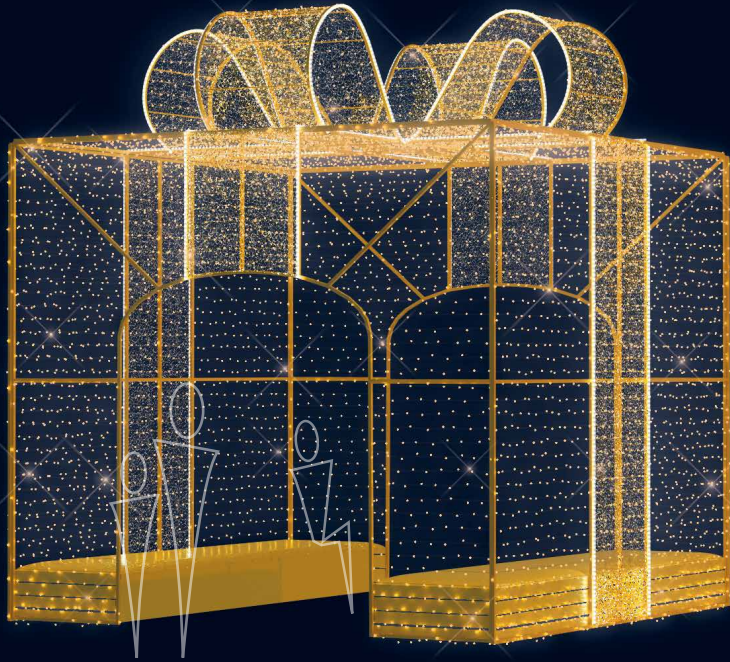

Cadeau

1

Création
2022

2

Création
2022

3

Création
2022

4