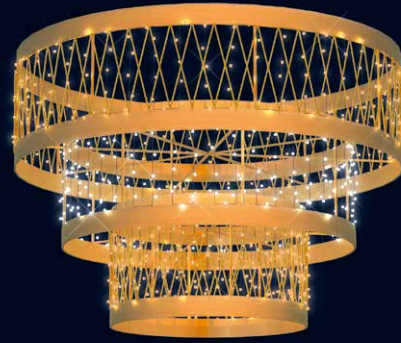

14
Lustre Snow

15
Carillon

Création
2022

16

4

4

- | | |
|---|---|
| 1 203366 ALYA OR
Lamp column and across street
L 1 x H 2 m.
☼ Ⓞ ○ ○ ● ● | 9 204263 SNOW OR
Suspension
L 0.8 x H 2 m.
☼ Ⓞ ○ ● ● ● |
| 2 204260 SNOW OR
Lamp column and across street
L 1 x H 2 m.
☼ Ⓞ ○ ○ ● ● ● ● | 10 204311 INAYA OR
Across street
L 5 x H 1 m.
☼ Ⓞ ○ ○ ● ● ● ● |
| 3 204308 INAYA OR
Lamp column and across street
L 0.8 x H 2 m.
☼ Ⓞ ○ ○ ● ● ● ● | 11 203371 ALYA GAUCHE OR
Across street
L 2 x H 0.65 m.
☼ Ⓞ ○ ○ ● ● |
| 4 203368 ALYA OR
Lamp column and across street
L 1 x H 3 m.
☼ Ⓞ ○ ○ ● ● | 12 203372 ALYA DROIT OR
Across street
L 2 x H 0.65 m.
☼ Ⓞ ○ ○ ● ● |
| 5 204262 SNOW OR
Lamp column and across street
L 1 x H 3 m.
☼ Ⓞ ○ ○ ● ● ● ● | 13 204264 SNOW OR
Across street
L 5 x H 1 m.
☼ Ⓞ ○ ○ ● ● ● ● |
| 6 204310 INAYA OR
Lamp column and across street
L 1 x H 3 m.
☼ Ⓞ ○ ○ ● ● ● ● | 14 204721 LUSTRE SNOW
3D suspension
L 2 x H 2 x D 2 x Ø 2 m.
☼ Ⓞ ○ ○ ● ● |
| 7 203369 GOUTTE ALYA OR
Suspension
L 0.6 x H 1.1 m.
☼ Ⓞ ○ ○ ● ● | 15 204712 CARILLON OR
3D suspension
L 2 x H 1.4 x D 2 x Ø 2 m.
☼ ○ ○ ● ● ● ● |
| 8 203370 COURONNE ALYA OR
Suspension
L 1 x H 1.25 m.
☼ ○ ○ ● ● ● | 16 203783 AGATHE OR
Across street
L 5 x H 1.15 m.
☼ Ⓞ ○ ○ ● ● |