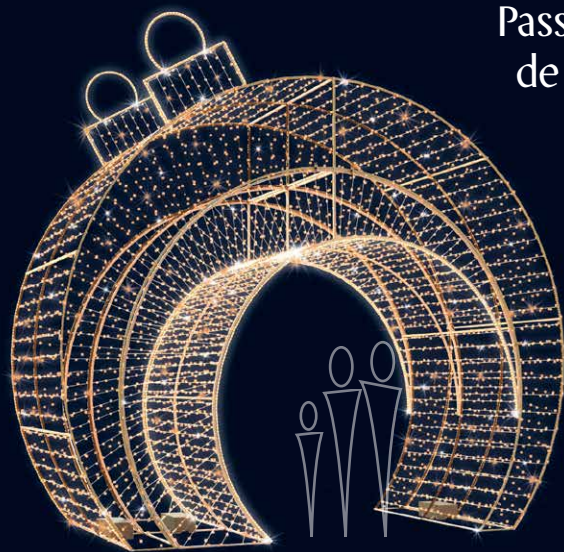

Arche boule

Twinkeling Arches

5

Arche féerique

Passage
de Noël

6

- 1 204686-24V ARCHE
CHAMPAGNE
3D floorstanding decoration
L 5.5 x H 4 x D 1.5 m.
*Don't forget your set-up accessories
which are sold separately.*