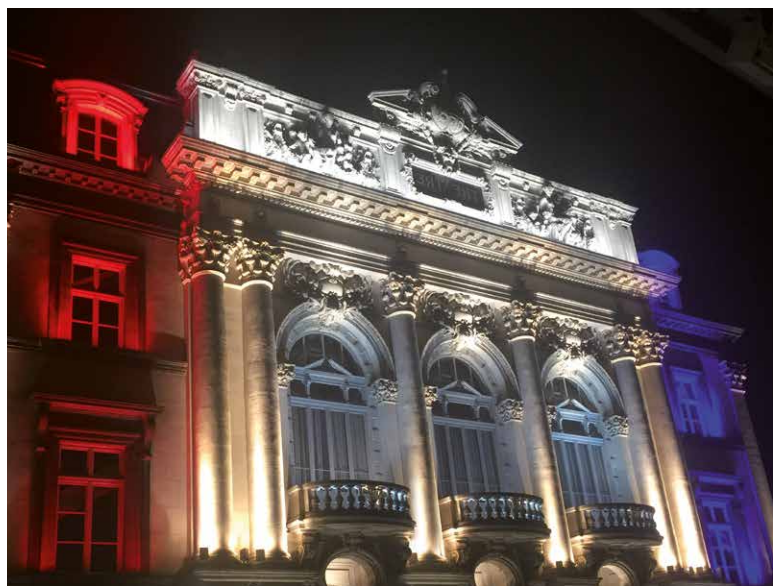

This box will allow you to animate all your events as well as your luminous decorations.

In version 512 or 1024 DMX channels, you will be able to recall your recorded scenographies thanks to the buttons on the front panel.