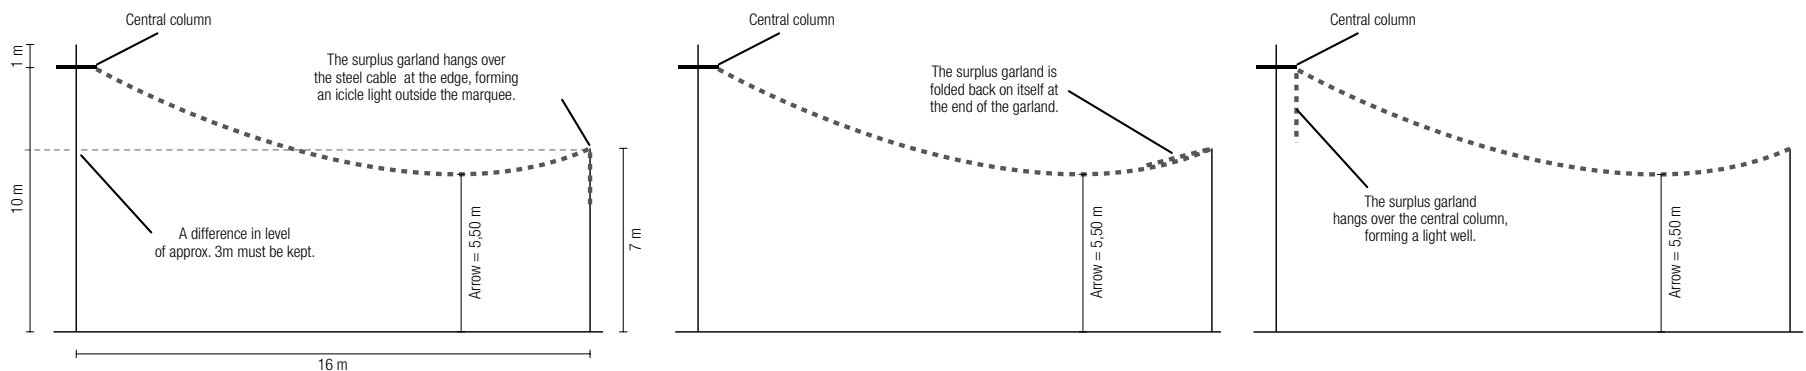

INSTALLING AN OCTAGONAL LIGHT MARQUEE

EXAMPLE: To fit a 30 m long square site with an octagonal LED light marquee

PREPARE THE ATTACHMENTS

Stretch 4 steel cables using the lamp column/lamp column kit (ref.113030) between the 4 poles at the edge of the future marquee.

CALCULATE THE SIZE OF THE OCTAGON

In order to get an octagon, stretch 4 steel cables inside the base square using the lamp column/lamp column kit (ref.113030). Do not forget to attach the suspension clips (ref.032198) on the peripheral cables to avoid the interior cables from moving.

$$\frac{30}{3,41} = 8,80 \text{ m}$$

Width of the square

You need to position the interior cables 8.8 m from the poles at the edge.

ATTACH THE GARLANDS

To install a garland, connect one end to a connector cable outlet attached to the central column. Then attach the other end of the garland to the steel cable at the edge, while making a curve (= grey dotted line).

The surplus garland may be used in 3 different ways :