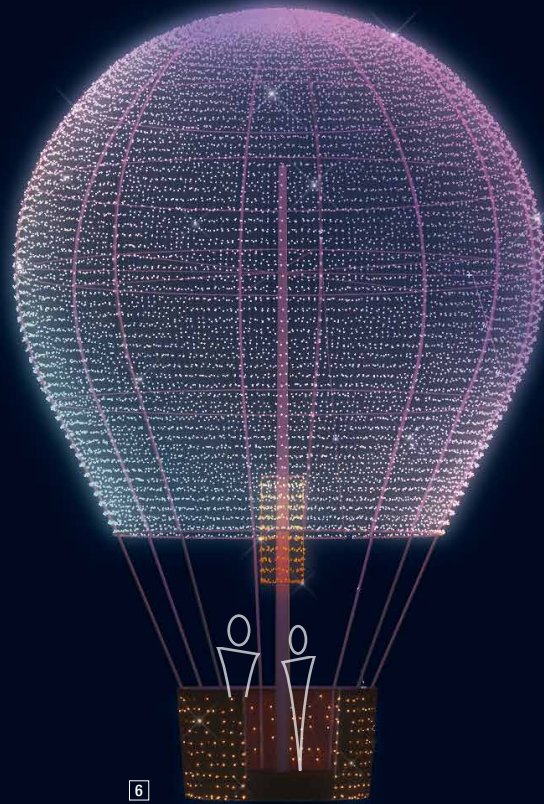

Ballon Infinity

6