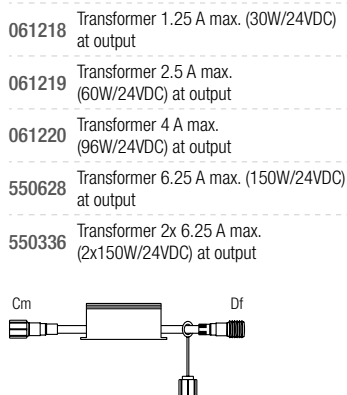

TRANSFORMERS 230V AC / 24V DC

Ref.550514: works in AC or DC.
Input connector Ø 2.35 mm.

This reference is ideal for powering our 24V P&L suspensions.

⁽¹⁾ (1) Products with rubber cable.

ACCESSORIES AHEAD TRANSFORMER 230V

ACCESSORIES BEYOND TRANSFORMER

REFERENCE	DESCRIPTION	LENGTH	CABLE
032368	Connector 6 falls	1 m