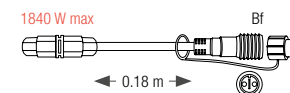

FEMALE CONNECTOR WITH CABLE GLAND

REFERENCE	CORDON	LENGTH
032369		0.18 m