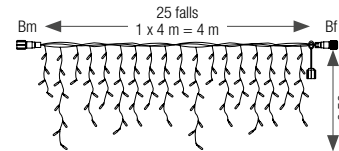

24V

REFERENCE	DIMENSIONS	NB LED	LED	CABLE P. / 24V
550914*	H 0.50 x L 4 m	165	○	8.2 W - 196 mA
550915*	H 0.50 x L 4 m	165	●	8.2 W - 196 mA

Extendable 24V range: find all accessories p.301.

Preprogrammed glittering effect (1/5 LED). Width can be extended. Translucent cable for further discretion. Encapsulated LED. Compatible with our 24V transformers.