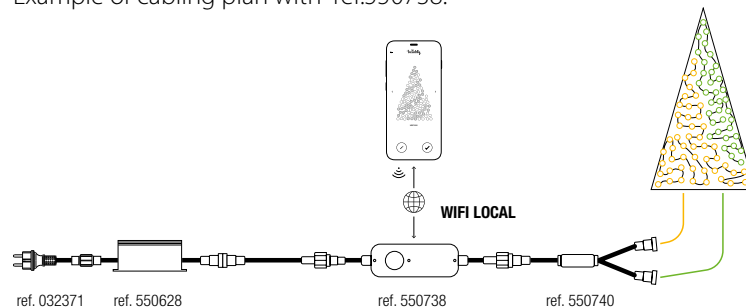

CONTROLLABLE CURTAIN LIGHTS

24V

*** NEW**

REFERENCE	DIMENSIONS	NB LED	LED	CABLE P. / 230V
550741*	H 4 x L 0.50 m	250		34,5 W
550742*	H 4 x L 0.50 m	250		34,5 W
550743*	H 4 x L 0.50 m	250		34,5 W

Carcassonne lights up
of a multicolored marquee
controllable by smartphone.