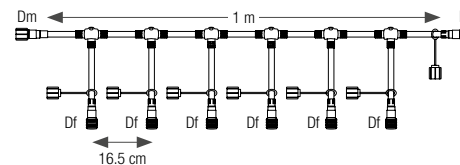

REFERENCE	DESCRIPTION	LENGTH	CABLE
032368	Connector 6 falls	1 m	

REFERENCE	DESCRIPTION	LENGTH	CABLE
032365	Connection rope light to garland	30 cm	

REFERENCE	DESCRIPTION	LENGTH	CABLE
032364	Connection garland to rope light	30 cm	

Example of series and parallel wiring: