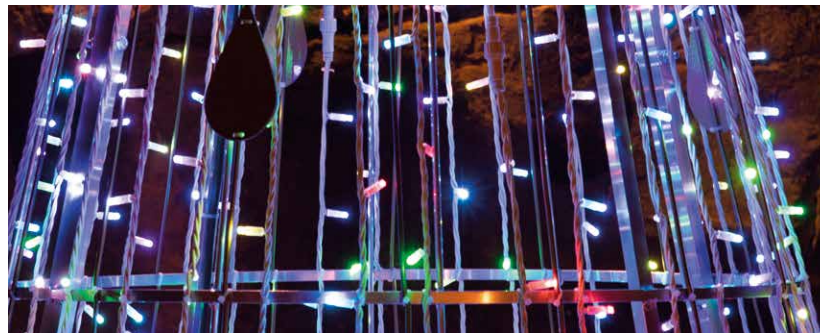

CONFETTI GARLANDS

230V

REFERENCE	LENGTH	NB LED	LED	CABLE P. / 230V	EXTEND.
051095	20 m	160		4 W / 230V	100m max

24V

REFERENCE	LENGTH	NB LED	LED	CABLE P. / 24V
550558	20 m	168		4.1 W - 170 mA

New pastel hues

Each LED is gradually and randomly colour-changing. Ref.550558: Maximum length in series: 80m of wire.

GARLANDS WITH SPARKLING EFFECT

230V

REFERENCE	LENGTH	NB LED	LED	CABLE P. / 230V	EXTEND.
550568	20 m	140		17 W	100m max
550570	20 m	140		17 W	100m max
550569	20 m	140		17 W	100m max
550656	20 m	140		17 W	100m max

24V

REFERENCE	LENGTH	NB LED	LED	CABLE P. / 24V
550556	20 m	140		7.4 W - 300 mA
550557	20 m	140		7.4 W - 300 mA

All LED garland sparkle.

Extendable 24V range: find all accessories p.301.

Compatible with our 24V transformers.
Maximum length in series: 80m of wire.