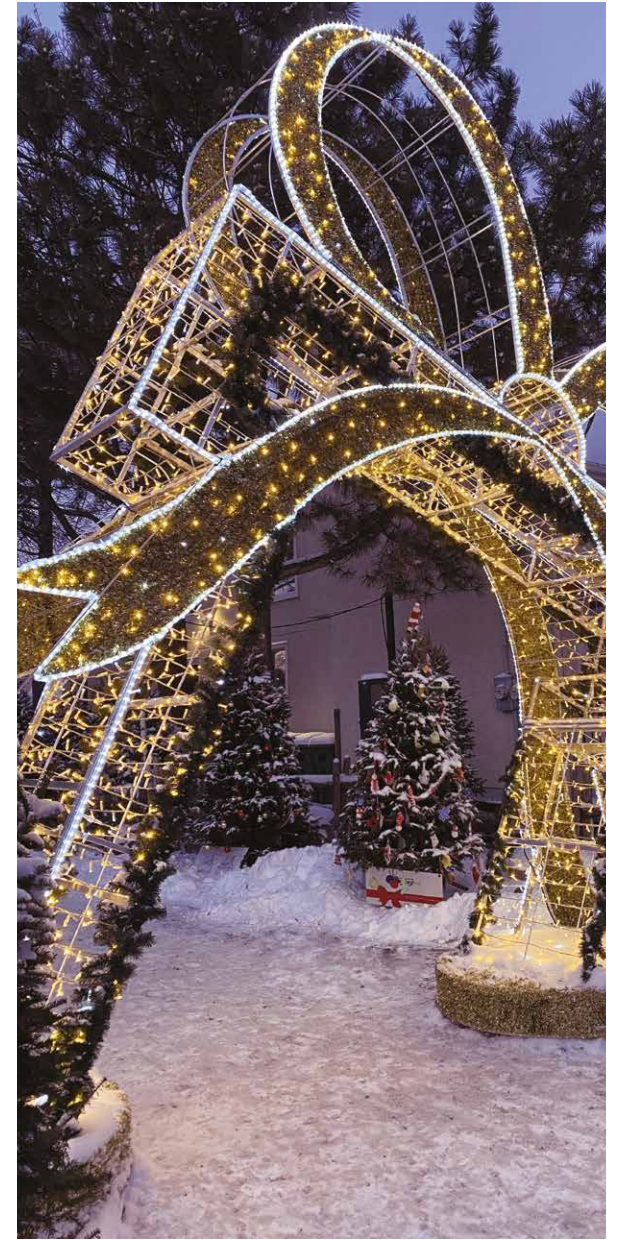

Arche cadeau
Le Mans

Sucres d'orge pétillants
Canada

Coeur de Noël - Town hall square
Auxerre

Jean-Jaurès Square
Béziers

Town hall
Amiens

*M.Noël - René Goblet Square
Amiens*

Lamp columns & fir trees
Czech Republic

Arche Cadeau - Christmas market
Dorval - Canada

Coeur de Noël
Crawley

Amaze Light Festival
USA

3D Cake - Cleveland Zoo
USA

Grelots family
Meaux

Bauble Chair
Angoulême

Bruxelles
Belgium

e-deco by Leblanc
Besançon