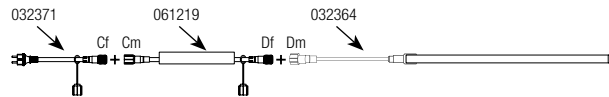

Detroit, U.S.A.

STANDARD ROPE LIGHTS

230V

DC

REFERENCE	LENGTH ROLL	LED	P. / 230V	CUTTABLE	MAX. L
059710	44 m	○	1.4 W /m	every 4 m	100 m
059711	44 m	○	1.4 W /m	every 4 m	100 m
059715	44 m	●	1.4 W /m	every 4 m	100 m
059712	44 m	●	1.4 W /m	every 4 m	100 m
059713	44 m	●	1.4 W /m	every 4 m	100 m
059714	44 m	●	1.4 W /m	every 4 m	100 m