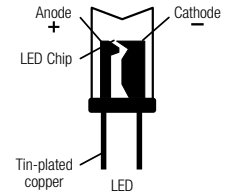

WHAT IS A LED ?

CHARACTERISTICS

The LED is an electronic component capable of emitting light when an electric current flows through it and runs on a direct current. When an LED blows, the current continues to flow. It no longer lights up, but continues to power the others. Only one light point is missing. Sometimes a whole LED section turns off. In this case, it is a faulty connection rather than several faulty LEDs. On average, LED series are made up of 45 to 60 light points. The more LEDs there are, the less necessary it is to add resistors, so the product is more reliable (indeed resistors increase the number of connection points, and heat and use the current pointlessly).

All our LEDs are inverted cone LEDs.

Inverted cone LEDs offer a much wider light beam angle than traditional LEDs.

MANUFACTURE

A different silicon chip is cut for each colour. The luminosity will depend on the size of the chip. Elle est mesurée en 'mil' (0.0254mm). The chip is the most expensive part of the LED. Reducing the size of the chip quickly reduces the price of the LED. The chip is connected electrically, and encapsulated in the epoxy or silicon. It is the form of the encapsulation which determines the light beam. You get either an inverted cone LED (with a wide beam), or a traditional LED (with a more concentrated beam). The beam can be modified further by adding an optical diode.

There are 2 categories of LED : low power diodes, used for Christmas decorations (sized from 3 to 8 mm, 2 to 4 lumens, approx. 0.1W, 20 mA, 3.2V), et les diodes de puissance, utilisées pour la mise en lumière de bâtiments (taille 1 à 2 cm, 40 to 80 lumens/W, 1 to 3 W, 350 to 1000 mA).

LIFESPAN