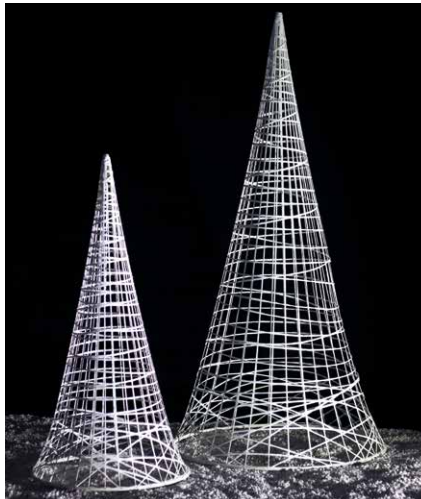

FIBERGLASS DECORATIONS

REFERENCE	DESCRIPTION	DIAMETER	HEIGHT	FIBER
050174	Half-sphere	50 cm	25 cm	□
050172	Half-sphere	50 cm	25 cm	■
050176	Half-sphere	100 cm	50 cm	□
050177	Half-sphere	100 cm	50 cm	■
050681	Water drop (top only)	50 cm	65 cm	□
050682	Water drop (top only)	100 cm	125 cm	□
050683	3D pot	100 cm	100 cm	□
050180	Cone	60 cm	120 cm	□
050182	Cone	115 cm	250 cm	□
050184	Ribbon	50 cm	150 cm	□

Can be decorated with garlands or illuminated with a projector.

Visible in daylight and easy to highlight at night. Light and strong structures. Available in different sizes. Water drops can be combined with half spheres.

050180