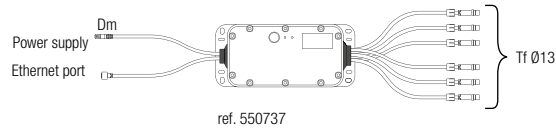

24V

REFERENCE	DESCRIPTION	LENGTH
550737*	Ethernet Controller, 6 outputs, 1 500 RGB pixels, supplied without plug-	
550738*	WiFi Controller, 1 output, 500 RGB pixels	1 m
550763*	WiFi Router - POE⁽¹⁾, IP65	1 m
550645*	Ethernet switch, 6 output sockets, POE, IP65	1 m

⁽¹⁾ Power Over Ethernet

ref. 550737