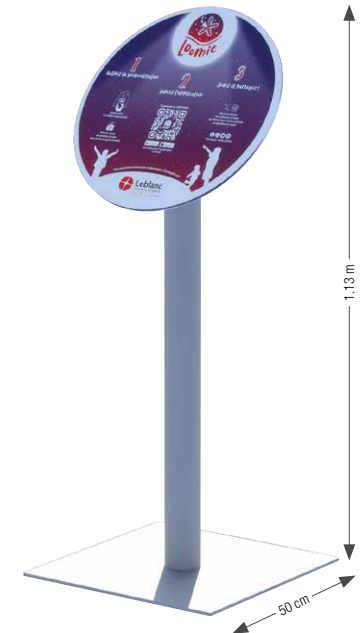

5 applications proposed by Loomie

This is primary function of the application. Also available at the end of each game, it allows you to create personalised digital greeting cards in a matter of seconds.

Even more visibility and traffic! This function sends the user directly to your website.

The wind scattered Pigloo's clothes while he was taking his bath. In this game, the user must find them by scanning the environment with the screen.

In this race against the clock, you have to help Father Leon catch a maximum of gifts that have fallen from the sky by moving him around the screen.

Father Leon hires Detective Rudolph to go in search of the objects that make the Christmas Spirit. A real treasure hunt in your city!

A turnkey offer including:

- 1 freestanding totem pole ref. 300006
- 3 games for young and old: Pigloo, the chilly penguin, Father Leon, the gift catcher and Detective Rudolph - Let's save Christmas!
- Personalization of the digital greeting cards with your logo, as well as 8 fun photo filters.
- 1 redirection link to your website
- The different graphic elements in your city's promotional materials

PLAY
with Augmented Reality

TAKE YOU SELFIES
next virtual characters

CUSTOMIZE
your photos using postcard type filters and add a text

SHARE
your photo

REFERENCE	DESCRIPTION
LOOMIE	Loomie app. + Freestanding totem pole
300006	Freestanding totem pole with Loomie plate with QR Code
300007	Loomie plate with QR Code