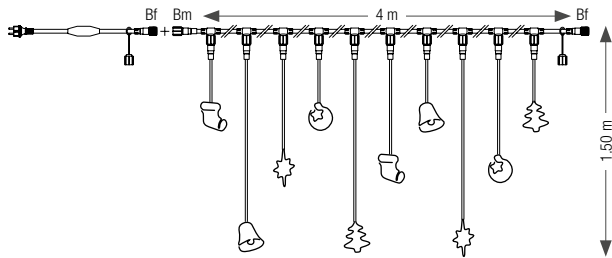

SUR'LINE MINI DECOR ICICLE LIGHT

230V

P&L
230V SMD LED DC

REFERENCE	WIDTH	HGT.	LED	CABLE P. / 230V	EXTEND.
550018	1.50 m	4 m	○	69 W	1+4
550019	1.50 m	4 m	●	69 W	1+4
550020	1.50 m	4 m	●	69 W	1+4