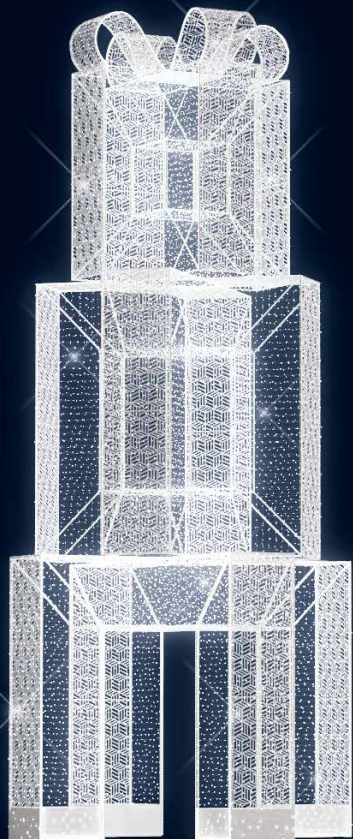

Beautiful Trees

11

Cadeaux

Création
2022