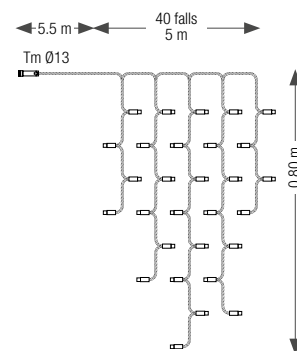

CONTROLLABLE ICICLE LIGHTS

24V

* NEW

REFERENCE	DIMENSIONS	NB LED	LED	CABLE P. / 230V
550966*	H 0.80 x L 5 m	250		34,5 W
550968*	H 0.80 x L 5 m	250		34,5 W
550967*	H 0.80 x L 5 m	250		34,5 W