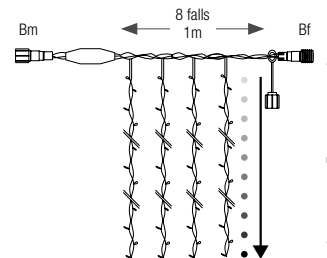

COMET CURTAINS

230V

REFERENCE	DIMENSIONS	NB LED	LED	CABLE	P. / 230V
550921*	H 5 x L 1 m	400	○	—	110 W
550922*	H 5 x L 1 m	400	○	—	110 W