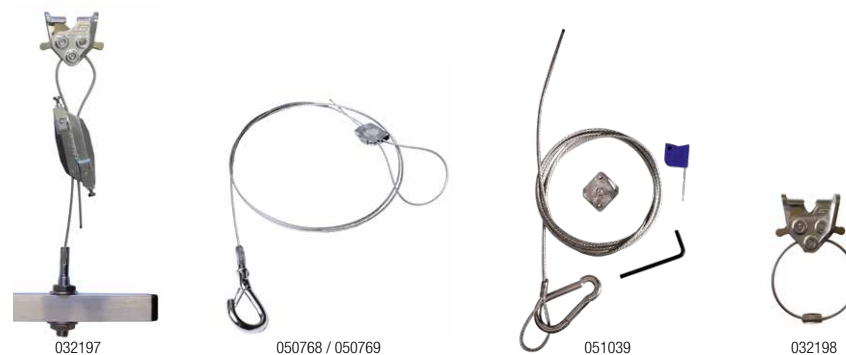

ACCROSS STREET ACCESSORIES

REFERENCE	DESCRIPTION	COMPOSITION
113010	Wall/wall kit (for Ø 6 mm cable)	2 capstan screws M12, 2 tensioners, 2 alpine karabiners 100 mm, 2 shackles, 6 cable grip, 2 wall plates - Kits delivered without cable
113020	Wall/lamp column kit (for Ø 6 mm cable)	2 tensioners, 2 alpine karabiners 100 mm, 2 shackles, 6 cable grip, 1 post plate + 1 wall plate + 2 capstan screws - Kits delivered without cable
113030	Lamp column/lamp column kit (for Ø 6 mm cable)	2 tensioners, 2 alpine karabiners 100 mm, 2 shackles, 6 cable grip, 2 post plates + 2 capstan screws M12 - Kits delivered without cable
031855	Wall plate	Supplied by unit
031852	Capstan screws	1 ring, 1 screws de 12 x 20 mm
100504	Tensioner	Supplied by unit - 235 kg max
031895	Alpine karabiners 100 mm	Supplied by 10, Ø10 mm
122900	Shackles	Supplied by 10 for Ø6mm cable
101500	Cable grips 6 mm	Supplied by 10
032335	Self-locking gripple system	2 6-mm self-locking Gripples, 1 setting key. Use on 6-mm diameter non-sheathed cable (not supplied)
060726	Steel cable 4 mm with sleeve at 6 mm	Length 100 m - 1 260 kg max. break load
100503	Shackles	Supplied by 10
031990	Fastening kit	1 nut, 1 washer, 1 capstan screw M12, 1 alpine karabiner 100 mm - 930 kg max.

Assemble in 3 stages:

Choose a bracket according to the decoration width. Plan the hanging kit. Plan on the metal band and the clips.

SUSPENSION ACCESSORIES

REFERENCE	DESCRIPTION	COMPOSITION
032197	Rapid fix clip	1 self-locking system, 1 Gripple, 1 M10 tip fillet, 2 nuts, 2 Ø 10 mm washers, 1 Ø 2 mm x 1.15 m galvanised cable, 1 flag Key (Gripple). For use with 6 mm galvanised cable (sleeved or unsleeved) - 45 kg max
050768	Sling 1 m	Maximum load 15 kg - Indoor only
050769	Sling 3 m	Maximum load 15 kg - Indoor only
051039	Sling 2 m	Maximum load 90 kg - Outdoor
032198	Suspension clip	1 self-locking system, 1 Ø 65 mm galvanised cable ring Ø 2 mm For use with 6 mm galvanised cable (sleeved or unsleeved). 45 kg max.