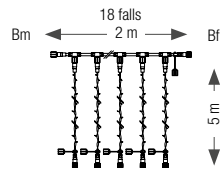

SPARKLING CURTAINS

230V

REFERENCE	DIMENSIONS	NB LED	LED	CABLE	P. / 230V	EXTEND.
550923*	H 5 x L 2 m	900	○	—	82 W	1+3
550924*	H 5 x L 2 m	900	○	—	82 W	1+3

All the LED curtain lights sparkle.
Requires a rectified power supply.

Watch the animation

COMET CURTAINS

230V

REFERENCE	DIMENSIONS	NB LED	LED	CABLE	P. / 230V
550921*	H 5 x L 1 m	400	○	—	110 W
550922*	H 5 x L 1 m	400	○	—	110 W

Chasing and sparkling effects.

Expandable in width. Requires a non-rectified power supply. Works at 230 V.

Watch the animation