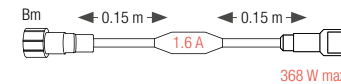

RECTIFIED CONNECTORS TO SUPPLY POWER TO ROPE LIGHTS

REFERENCE	CORDON LENGTH
032189	0.30 m
032339	0.30 m

ADAPTER FROM Ø 2.75 TO Ø 2.35

REFERENCE	CORDON LENGTH
059238	0.15 m

P&L 230V CONNECTORS STEADY AND GLITTERING P&L