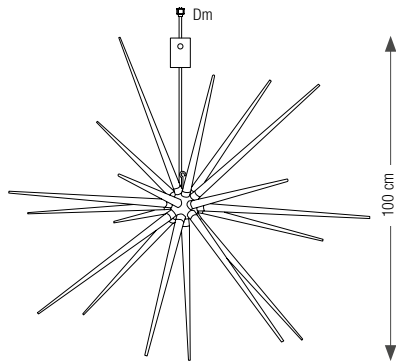

STARBURSTS

24V

P&L
24V DC

REFERENCE	DESCRIPTION	DIMENSIONS	LED	CABLE WEIGHT	P. / 24V
550497	Starburst RGB	Ø 1 m		0.9 Kg	13.7 W - 570 mA

550497

**Numerous animations available:
colour change, scrolling, explosion ...**

**Perfect as a crest on a pine tree or a cone.
Extendable 24V range: find all accessories p.301.**

Compatible with our 24V transformers.

Lighting decorations to hang.

Change of animation by remote control or button. Mounting hook.

Memory of the last selected animation.