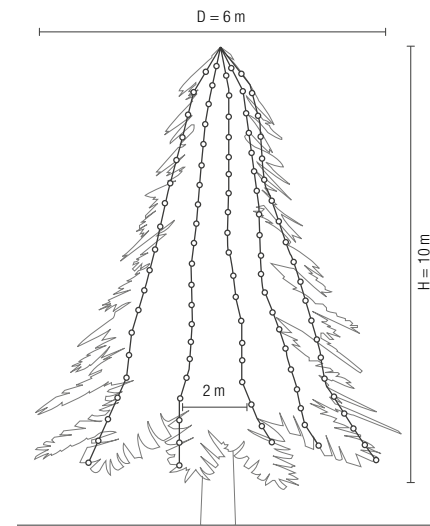

FITTING A FIR TREE WITH B22 GARLANDS

CALCULATE THE PERIMETER OF THE TREE

$$P = \pi \times D$$

Perimeter in m / $\pi = 3,14$ / Diameter in m

CALCULATE THE NUMBER OF GARLANDS (NG) (2 M BETWEEN EACH DROP)

$$NG = \frac{P}{2}$$

Number of garlands

CALCULATE THE LENGTH (LG) OF A GARLAND DROP

$$LG = \sqrt{H^2 + \left(\frac{D}{2}\right)^2}$$

Total length in m

CALCULATE THE TOTAL LENGTH (TL) REQUIRED

$$TL = LG \times NG$$

Total length in m

EXAMPLE

CALCULATE THE PERIMETER OF THE TREE

$$P = \pi \times 6 = 18,84 \text{ m}$$

CALCULATE THE NUMBER OF GARLANDS (NG)

$$NG = \frac{18,84}{2} = 9,42$$

CALCULATE THE LENGTH (LG) OF A GARLAND DROP

$$LG = \sqrt{10^2 + \left(\frac{6}{2}\right)^2} = 10,44 \text{ m}$$

CALCULATE THE TOTAL LENGTH (TL) REQUIRED

$$TL = 10,44 \times 9,42 = 98,34 \text{ m}$$

➤ A 100 m B22 garland is therefore required.