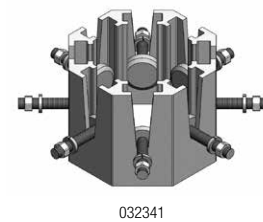

Suitable for cylindrical, hexagonal or octagonal lamp columns of a diameter from 100 mm to 200 mm (for other types of lamp columns, please contact us).

GRID CONNECTION

REFERENCE	DESCRIPTION	COMPOSITION
059556	Angled connector cable	Cable with angled female connector for lamp column with connecting cable with bared end. L 6 m - ID 68 - Cable 3G1.5 mm² H07RNF black - 20 A max.
059557	Cap for female connector	Cap for female connector, black with safety lead.
059558	Connecting cable 2 m	Male cable with connecting cable with bared.