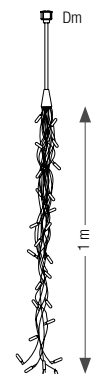

BOUQUETS

20 branches
per bouquet

ANGEL HAIR

**Perfect in suspension
or trees.**

230 V: Don't forget your power
supply.
Work on 120V to 230V.

**Extendable 24V range: find all
accessories p.301.**

Compatible with our 24V
transformers.

230V

REFERENCE	DIAMETER	NB LED	LED	CABLE	P. / 230V
050763	50 cm	100	○	≡	7 W
050764	50 cm	100	○	≡	7 W

REFERENCE	DIAMETER	NB LED	LED	CABLE	P. / 230V
051187	50 cm	100	●	≡	5 W

24V

REFERENCE	DIAMETER	NB LED	LED	CABLE	P. / 24V
550559	50 cm	100	○	≡	7.2 W - 300 mA

REFERENCE	DIAMETER	NB LED	LED	CABLE	P. / 24V
550560	50 cm	100	●	≡	9.6 W - 400 mA

230V

REFERENCE	LENGTH	NB LED	LED	CABLE	P. / 230V
050602	1 m	150	○	≡	25 W
050603	1 m	150	●	≡	25 W

REFERENCE	LENGTH	NB LED	LED	CABLE	P. / 230V
051179	1 m	150	●	≡	9 W

24V

REFERENCE	LENGTH	NB LED	LED	CABLE	P. / 24V
550561	1 m	150	○	≡	9.5 W - 400 mA
550562	1 m	150	●	≡	9.5 W - 400 mA

REFERENCE	LENGTH	NB LED	LED	CABLE	P. / 24V
550563	1 m	150	●	≡	14.4 W - 600 mA