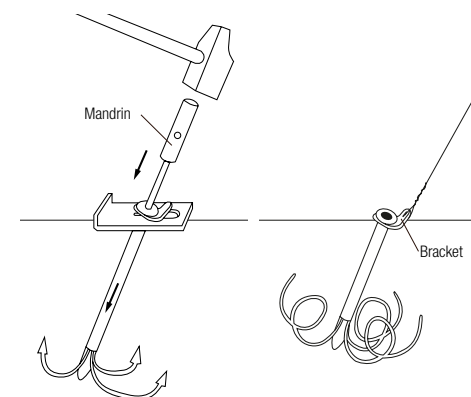

The mooring line is strong, economical and quick to install.

Specially designed for stony ground, it avoids all the disadvantages of traditional anchoring systems.