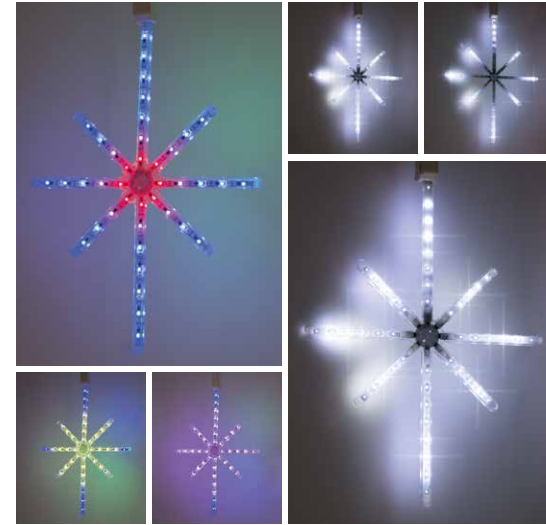

RGB MINI SUSPENSIONS

230V

REFERENCE	DESCRIPTION	DIMENSIONS	NB LED	LED	CABLE	P. / 230V
550072	Stéa	47 x 45 cm	54	RGB	—	8 W
550073	Vénus	63 x 40 cm	69	RGB	—	10 W
550075	Hazo	44 x 40 cm	48	RGB	—	7 W
550076	Floko RGB	55 x 37 cm	2 x 40	RGB	—	11 W
550077	Floko white	55 x 37 cm	2 x 48	White	—	9 W

550076

550077

Perfect in suspension or trees.
Animated: Blast of light or colours.
Lighting decorations to hang.

24V

REFERENCE	DESCRIPTION	DIMENSIONS	NB LED	LED	CABLE	P. / 24V
550555	Floko white	55 x 37 cm	2 x 48	White	—	9.6 W - 400 mA