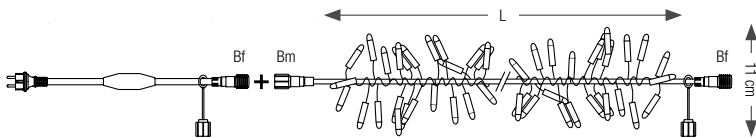

BOAS

230V

REFERENCE	LENGTH	NB LED	LED	CABLE	P. / 230V	EXTEND.
059914	1 m	100	○	≡	7 W	1+47
050505	1 m	100	●	≡	7 W	1+47
550818	1 m	100	●	≡	7 W	1+47
059785	6 m	600	○	≡	42 W	1+7
050504	6 m	600	●	≡	42 W	1+7
550819	6 m	600	●	≡	42 W	1+7
550651	1 m	100	○	≡	7 W	1+47
550652	1 m	100	●	≡	7 W	1+47
550653	6 m	600	○	≡	42 W	1+7
550654	6 m	600	●	≡	42 W	1+7

REFERENCE	LENGTH	NB LED	LED	CABLE	P. / 230V	EXTEND.
550925*	1 m	100	○	≡	10 W	1+47
550926*	1 m	100	●	≡	10 W	1+47