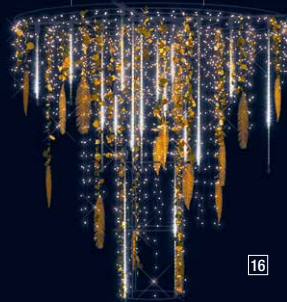

15

16

17

18

19

Onde enchantée

A fabulous Christmas

- | | |
|---|---|
| <p>1 203810 RAPHAEËL OR
Suspension
L 0.45 x H 1.2 m.
☼ ☉ ○ ● ● ●</p> | <p>11 203812 PETIT RAPHAEËL OR
Suspension
L 0.08 x H 0.75 m.
☉ ○ ● ● ●</p> |
| <p>2 203249 COURONNE DREAM
Suspension
L 1.2 x H 1.2 x D 0.2 m.
☼</p> | <p>12 202153 AURORE
Suspension
L 1 x H 1 m.
☼ ○ ● ●</p> |
| <p>3 203809 RAPHAEËL OR
Lamp column and across street
L 1 x H 1.5 m.
☼ ☉ ○ ● ● ●</p> | <p>13 202154 AURORE OR
Suspension
L 1 x H 1 m.
☼ ○ ● ●</p> |
| <p>4 202134 AURORE OR
Lamp column and across street
L 1 x H 1 m.
☼ ○ ● ●</p> | <p>14 203807 RAPHAEËL OR
Lamp column and across street
L 1 x H 2.5 m.
☼ ☉ ○ ● ● ●</p> |
| <p>5 203001 AURA
Lamp column and across street
L 1 x H 1 m. Also available in day-
light garlands green or white.
☼</p> | <p>15 203413 LUSTRE PLUMES
3D suspension
H 2 x Ø 2 m.
☼ ☉ ○ ● ●</p> |
| <p>6 203806 RAPHAEËL OR
Lamp column and across street
L 1 x H 3 m.
☼ ☉ ○ ● ● ●</p> | <p>16 203657 LUSTRE PLUMES OR
3D suspension
H 2 x Ø 2 m.
☼ ☉ ○ ● ●</p> |
| <p>7 202150 AURORE OR
Lamp column and across street
L 1 x H 3 m.
☼ ○ ● ●</p> | <p>17 202158 AURORE OR
Globe
L 1.15 x H 2.07 m.
☼ ☉ ○ ● ●</p> |
| <p>8 203005 AURA
Lamp column and across street
L 1 x H 3 m. Also available in day-
light garlands green or white.
☼</p> | <p>18 202999 GLOBE AURA
Globe
L 1.15 x H 2.07 m.
☼</p> |
| <p>9 203000 AURA
Suspension
L 1 x H 1 m. Also available in day-
light garlands green or white.
☼</p> | <p>19 202999 GLOBE AURA
Globe
L 1.15 x H 2.07 m.
☼</p> |
| <p>10 203811 GRAND RAPHAEËL OR
Suspension
L 0.13 x H 1.2 m.
☉ ○ ● ● ●</p> | |