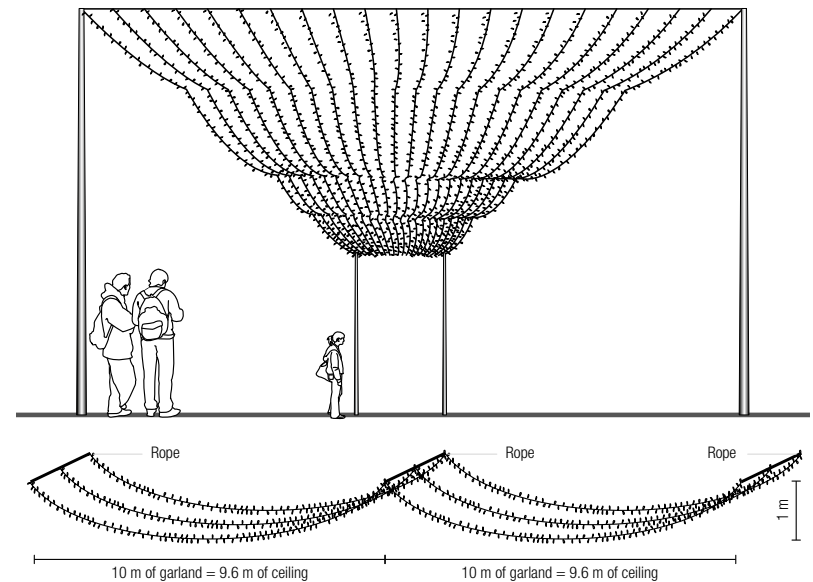

N.B.: For 10 m of garland, you can only cover 9.6 m of ceiling. You therefore need to have attachment points every 9.6 m or less.

CALCULATE THE NUMBER OF SUPPLIES (REF.058917)

Given that a fixed LED garland uses 17W/230V, the total use for the ceiling will be:
 $84 \times 17 = 1428$ W.

We are limited in terms of power here by the power cable, which can handle a maximum power of 920W/230V

(because of the 4A rectifier). So: $\frac{1428}{920} = 1,55$

2 power cables are therefore required.