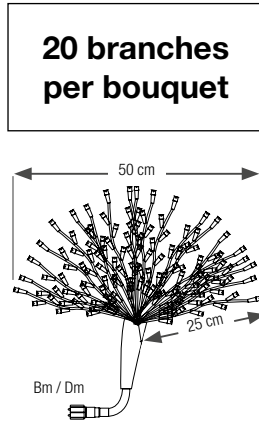

BOUQUETS

20 branches
per bouquet

ANGEL HAIR

**Perfect in suspension
or trees.**

230 V: Don't forget your power
supply.
Work on 120V to 230V.

**Extendable 24V range: find all
accessories p.301.**

Compatible with our 24V
transformers.