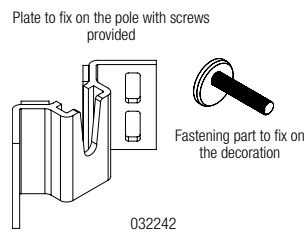

RAPIDE FIX

REFERENCE	DESCRIPTION	COMPOSITION
032242	4 sides Rapide Fix	4 plates with protection, 4 fastening parts, 4 washers, 8 nuts M10, 4 screws HM10x70, 8 washers Ø 10, 4 screws HM10x110
032094	Rapide Fix	1 plate, 1 fastening parts, 1 washer, 2 nuts M10, 1 screws HM10x70, 2 Ø 10 mm washers
032235	Wall plate Rapide Fix	1 plate, 1 fastening parts, 1 washer, 1 nut M10
032341	Multiple sides plate	Use to install a decoration in 4 or 8 sides, without a central pole.

Suitable for cylindrical, hexagonal or octagonal lamp columns of a diameter from 100 mm to 200 mm (for other types of lamp columns, please contact us).