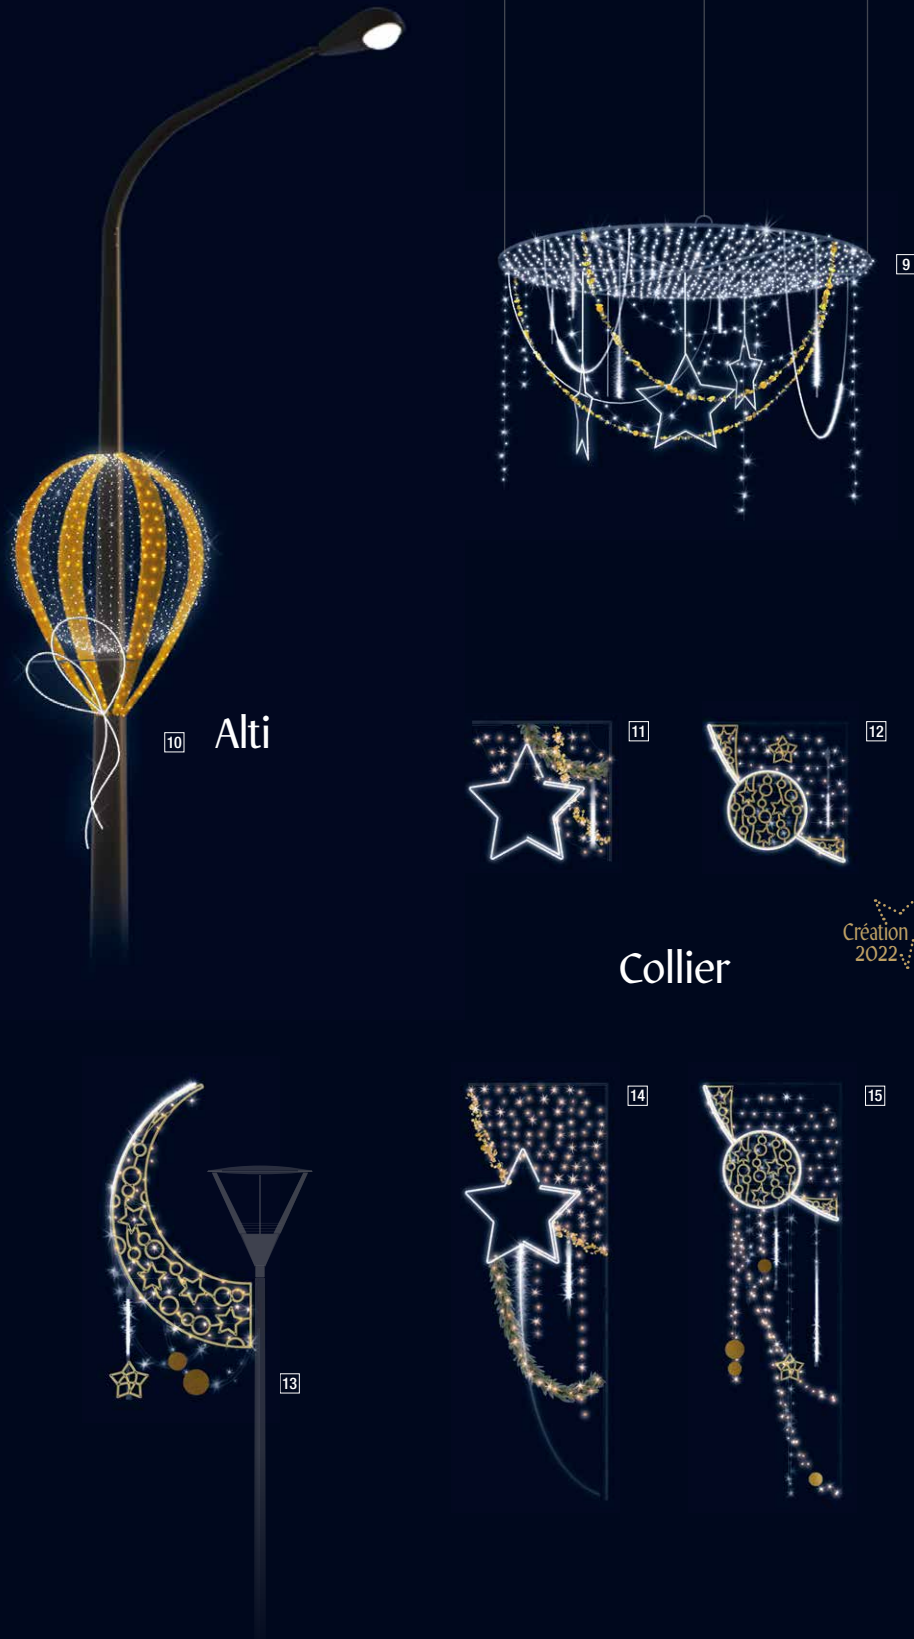

Perle
filante

Dentelle

Janyce

Arche ruban

Glittering Christmas

10 Alti

Collier

Création
2022

- 1 ESSENTIAL
171300 PERLE FILANTE
Lamp column and across street
L 0.8 x H 3 m.
* Ⓢ ○ ○ ●
- 2 ESSENTIAL
171004 DENTELLE
Lamp column and across street
L 1 x H 3 m.
* Ⓢ
- 3 ESSENTIAL
171309 JANYCE
Lamp column and across street
L 1 x H 3 m.
* ○ ●
- 4 ESSENTIAL
171005 DENTELLE
Across street
L 5 x H 1 m.
* Ⓢ
- 5 204388 COLLIER OR
Across street
L 5 x H 1.15 m.
* Ⓢ ○ ○ ● ●
- 6 203040 COLLIER
Across street
L 5 x H 1 m.
* Ⓢ ○ ○
- 7 203034 ARCHE COLLIER
Across street
L 5 x H 2 m.
* Ⓢ
- 8 203403 ARCHE RUBAN
Across street
L 6 x H 2.2 m.
* Ⓢ
- 9 202217 LUSTRE COLLIER
3D suspension
L 3 x H 1.8 x D 3 x Ø 3 m.
* Ⓢ ○ ○
- 10 203424 ALTI OR
3D suspension
H 4 x Ø 2 m.
*
- 11 203035 COLLIER
Lamp column
L 1 x H 1 m.
* Ⓢ ○ ○
- 12 204382 COLLIER OR
Lamp column
L 1 x H 1 m.
* Ⓢ ○ ○ ● ●
- 13 204387 COLLIER OR
Globe
L 0.75 x H 1.7 m.
* Ⓢ ○ ○ ● ●
- 14 203039 COLLIER
Lamp column
L 1 x H 3 m.
* Ⓢ ○ ○
- 15 204386 COLLIER OR
Lamp column
L 1 x H 3 m.
* Ⓢ ○ ○ ● ●