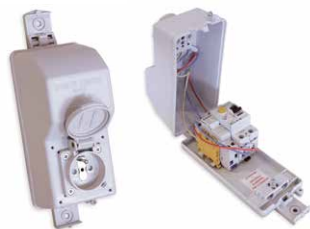

FAULT-DETECTING SWITCH

FAULT-DETECTING PROTECTION CASE

REFERENCE	DESCRIPTION
010011	Fault-detecting protection case with manual reset

010011

- 1 bipolar plug + earth
- a 30 mA circuit breaker
- a 10 A fuse holder
- 1 earth terminal

ENERGY SAVER

REFERENCE	DESCRIPTION
010014	Energy saver

- Enables stopping and restarting the illuminations in predefined periods : 7h stop after power, reset 6h (steady) after stopping.
- Automatic disconnection, automatic reset (guide UTE NF C17-210).
- 10 A - 2300 W - 300 mA.
- This product is designed to be mounted directly on plexo box sets, by yourself or in our factory.

ANIMATEURS - CLIGNOTEURS IP54

ANIMATION CONTROLLERS

REFERENCE	DESCRIPTION
105000	Flasher 1 x 5 A - Flasher with adjustable frequency
205000	Flasher 2 x 5 A - Flasher with adjustable frequency
010001	Animateur 4 voies 5A - 10 programmes cadence réglable (de P0 à P9)
059708	2 Channel controller with rectifier

Programmes :

- Coming and going between the two ways.
- Flash between the two ways.
- Alternate blinking between the two ways, then simultaneously.
- Alternate flashing between the two ways, then simultaneously.