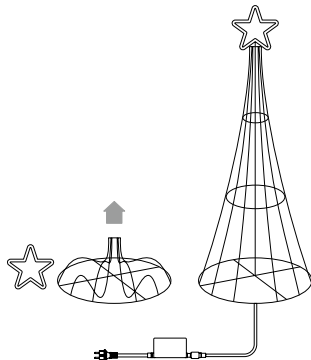

FOLDABLE 3D CONES

230V/24V

REFERENCE	DIMENSIONS	NB LED	LED	STRUCTURE	P. / 230V
550070	H 2 x Ø 0.8 m	252	●	☐	39 W
550071	H 3 x Ø 1.2 m	285	●	☐	55 W