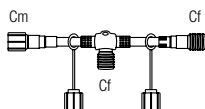

ACCESSORIES AHEAD TRANSFORMER 230V