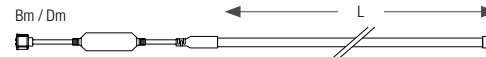

Chasing effect.

Anti-UV treated, Ø 13 mm.
Don't forget your power supply.

Extendable 24V range: find all accessories p.301.

Compatible with our 24V transformers.

ACCESSORY 230V

REFERENCE	DESCRIPTION	LENGTH
032376	White power supply cable	L 3 m