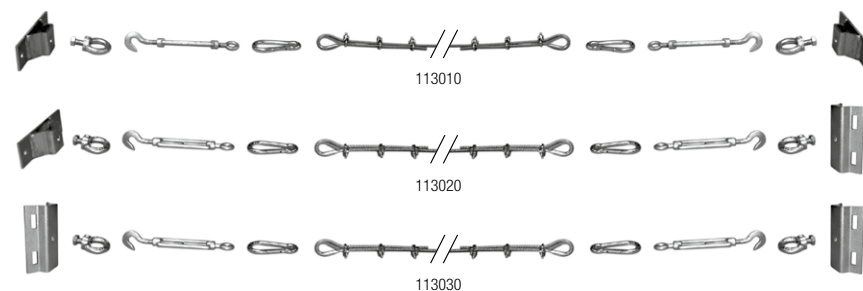

OUR INSTALLATIONS

ACCROSS STREET ACCESSORIES

REFERENCE	DESCRIPTION	COMPOSITION
113010	Wall/wall kit (for Ø 6 mm cable)	2 capstan screws M12, 2 tensioners, 2 alpine karabiners 100 mm, 2 shackles, 6 cable grip, 2 wall plates - Kits delivered without cable
113020	Wall/lamp column kit (for Ø 6 mm cable)	2 tensioners, 2 alpine karabiners 100 mm, 2 shackles, 6 cable grip, 1 post plate + 1 wall plate + 2 capstan screws - Kits delivered without cable
113030	Lamp column/lamp column kit (for Ø 6 mm cable)	2 tensioners, 2 alpine karabiners 100 mm, 2 shackles, 6 cable grip, 2 post plates + 2 capstan screws M12 - Kits delivered without cable
031855	Wall plate	Supplied by unit
031852	Capstan screws	1 ring, 1 screws de 12 x 20 mm
100504	Tensioner	Supplied by unit - 235 kg max
031895	Alpine karabiners 100 mm	Supplied by 10, Ø10 mm
122900	Shackles	Supplied by 10 for Ø6mm cable
101500	Cable grips 6 mm	Supplied by 10
032335	Self-locking gripple system	2 6-mm self-locking Gripples, 1 setting key. Use on 6-mm diameter non-sheathed cable (not supplied)
060726	Steel cable 4 mm with sleeve at 6 mm	Length 100 m - 1 260 kg max. break load
100503	Shackles	Supplied by 10
031990	Fastening kit	1 nut, 1 washer, 1 capstan screw M12, 1 alpine karabiner 100 mm - 930 kg max.

Assemble in 3 stages:

Choose a bracket according to the decoration width. Plan the hanging kit. Plan on the metal band and the clips.