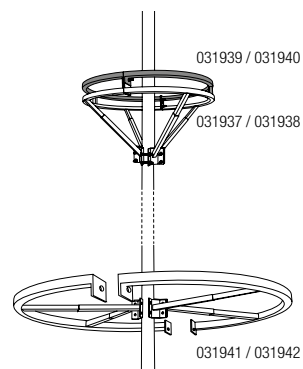

FASTENINGS FOR CIRCULAR DECORATIONS ON LAMP COLUMNS

REFERENCE	DESCRIPTION	COMPOSITION
031937	Simple crown Ø 600 mm	For pole Ø between 60 and 200 mm maximum.
031938	Simple crown Ø 800 mm	For pole Ø between 60 and 200 mm maximum.
031939	Crown extension Ø 600 mm	For pole Ø between 60 and 200 mm maximum. The crown extension enables installation of more curtain lights and animated cones.
031940	Crown extension Ø 800 mm	For pole Ø between 60 and 350 mm maximum. The crown extension enables installation of more curtain lights and animated cones.
031941	Big simple crown Ø 2 m	For pole Ø between 60 and 350 mm maximum.
031942	Big simple crown Ø 4 m	For pole Ø between 60 and 350 mm maximum.

Bar le Duc