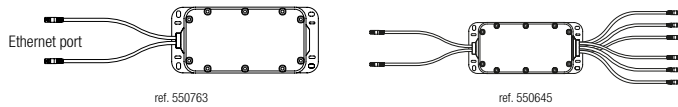

ref. 550738

ref. 550763

ref. 550645

ACCESSORIES

REFERENCE	DESCRIPTION	LENGTH	CABLE
550606	Indoor transformer on socket 48W/24V	-	-
061218	Transformer 1.25 A max. at output	-	-
061219	Transformer 2.5 A max. at output	-	-
061220	Transformer 4.16 A max. at output	-	-
550628	Transformer 6.25 A max. at output	-	-
550336	Transformer 2x 6.25 A max. at output	-	-
550739*	Twinkly Pro extension cable	5 m	-
550740*	Y connector for Wi-Fi controller	30 cm	-
550754*	Adapter Tm 07 to Tf 013	-	-
550762*	Adapter Tm 013 to Tf 07	-	-