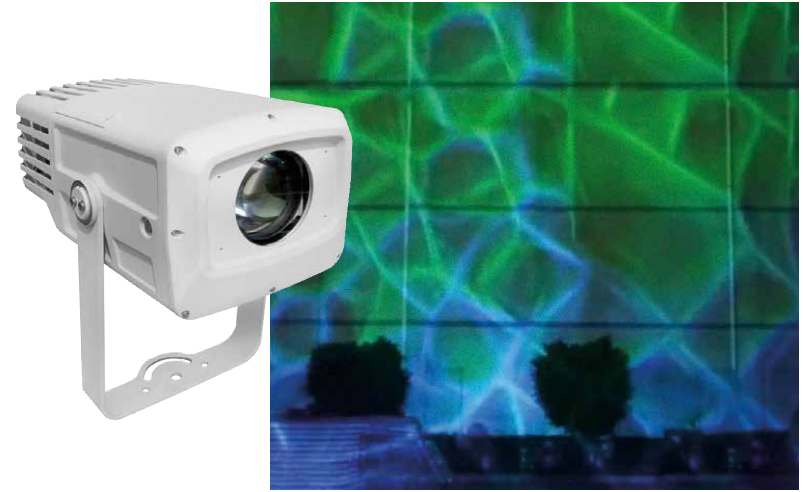

KEPLER 350

This gobo spotlight is indispensable for your architectural floodlighting, on buildings or in any other outdoor applications.

The Kepler 350 is fitted with a 350 W 7150°K white LED. The power of its light beam and its motorized zoom/focus from 8 to 40° ensure effective projection at both short and long distances. It has a wheel with 7 interchangeable rotating gobos, a 3 facet prism, a frost and an effects wheel. Its wheel of 7 colors and its CMY* trichromy will allow you to project a multitude of colours. The heat is evacuated by a heat pipe, which makes it possible to preserve a perfect sealing against water and dust. It also features Wireless Solution technology, allowing wireless DMX management.

Gobo: OD 22.9 mm / ID 19.5 mm

*CMY = Cyan Magenta Yellow

IP66

REFERENCE	DESCRIPTION	LAMP TYPE	DIMENSIONS	WEIGHT P. / 230V	OPTICS	C. DMX
180064	Kepler 350	White 1 LED 350 W	605 x 343 x 250 mm	23 kg 350 W	8° > 40°	17/20

Watch the animations