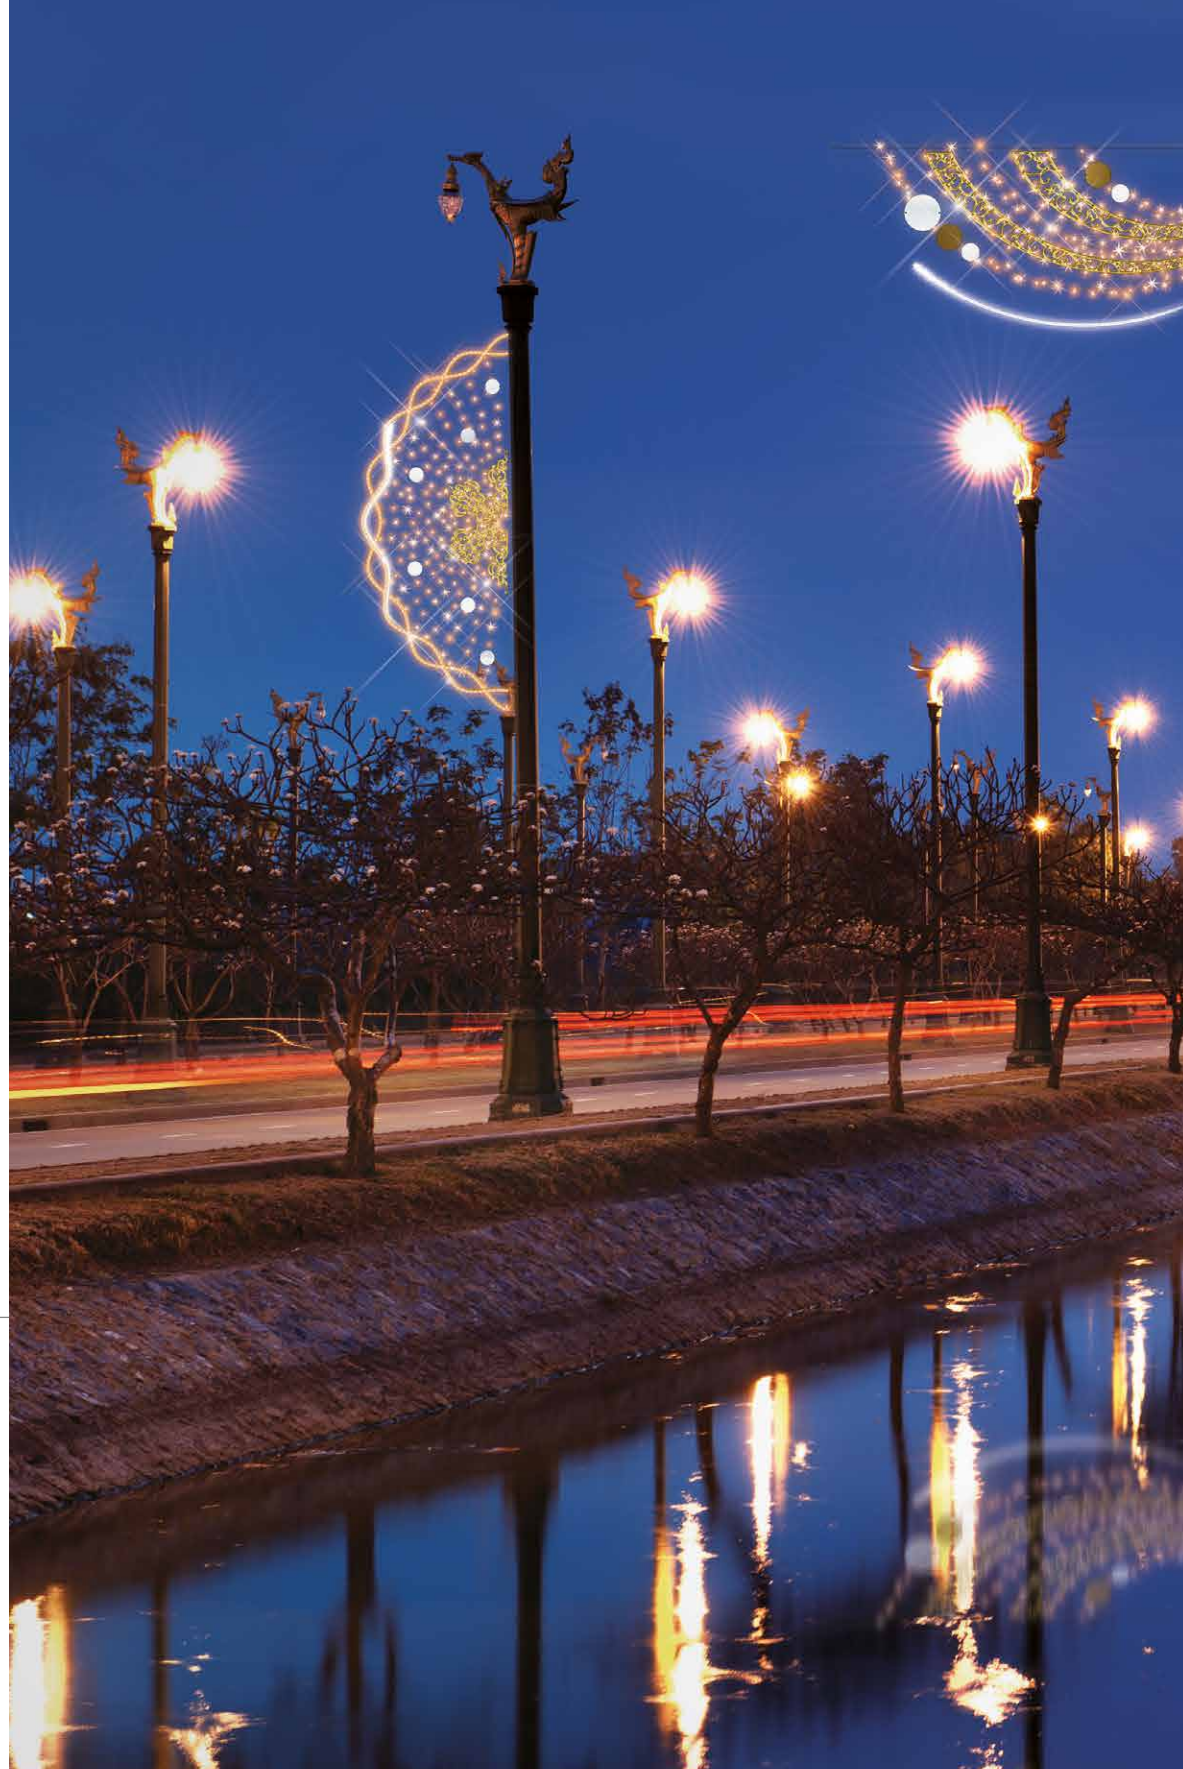

Glittering Christmas

COLLECTIONS AND DECORATIONS
DISPLAYED:

Inaya **p.94**

Snow **p.94**