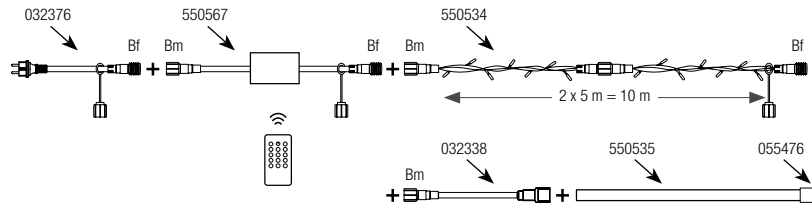

REMOTE-CONTROLLED WHITE / WARM W. GARLANDS AND ROPE LIGHTS

230V

P&L
230V AC

REFERENCE	DESCRIPTION	L.	NB LED	LED	CABLE	P. / 230V	EXTEND.
550534	White / warm w. garland	10 m	100			60 W	1 500 LED max.
550535	White / warm w. rope light	30 m	36 LED /m		-	11 W/m	1 500 LED max.

CONTROLLER 230V

REFERENCE	DESCRIPTION	CABLE
032376	Power cable 230V	
550567	Controller 230V	

Example of cabling plan 230V: