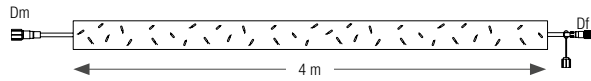

RIBBON LIGHTS FOR POLE

24V

REFERENCE	L.	LARG.	NB LED	LED	MAT	P. / 24V
550170	4 m	20 cm	104			4.7 W - 195 mA
550171	4 m	20 cm	104			4.7 W - 195 mA
550548	4 m	20 cm	104			3.8 W - 158 mA

**Pole decoration,
quick and easy to set up.**

**Extendable 24V range: find all accessories
p.301.**

Preprogrammed glittering effect (1/5 LED).
Green or silver PVC mat. Indoor/Outdoor use.
Compatible with our 24V transformers.