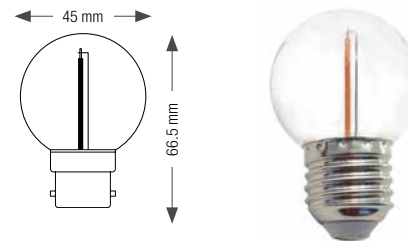

Filament effect.

Packed by 20, plastic globe.
Ref.550209 & 550210:
5 red + 5 green + 5 yellow + 5 blue bulbs.