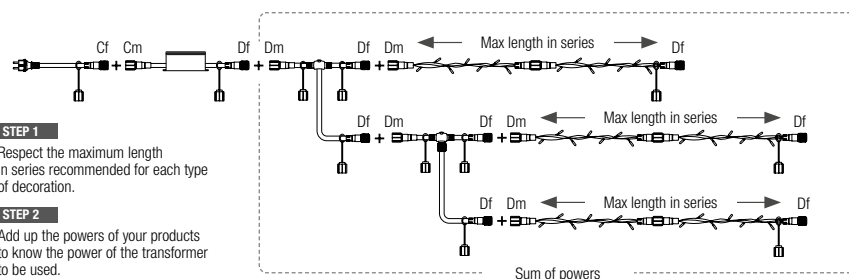

STEP 1

Respect the maximum length in series recommended for each type of decoration.

STEP 2

Add up the powers of your products to know the power of the transformer to be used.