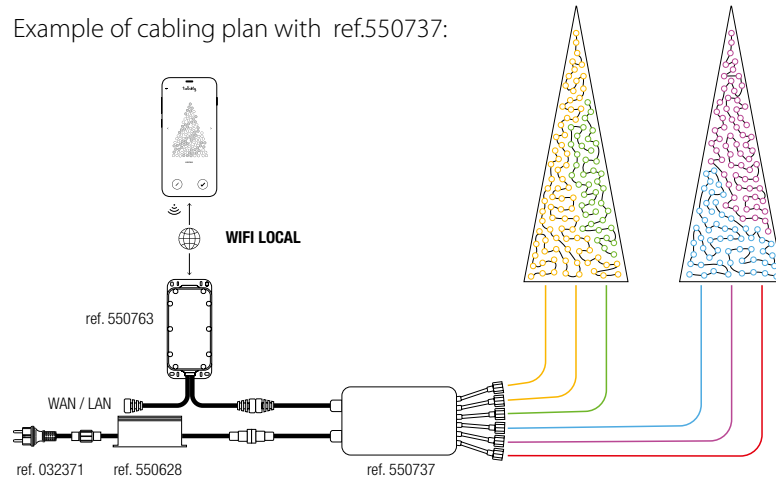

ACCESSORIES

REFERENCE	DESCRIPTION	LENGTH	CABLE
550606	Indoor transformer on socket 48W/24V	-	-
061218	Transformer 1.25 A max. at output	-	-
061219	Transformer 2.5 A max. at output	-	-
061220	Transformer 4.16 A max. at output	-	-
550628	Transformer 6.25 A max. at output	-	-
550336	Transformer 2x 6.25 A max. at output	-	-
550739*	Twinkly Pro extension cable	5 m	-
550740*	Y connector for Wi-Fi controller	30 cm	-
550754*	Adapter Tm 07 to Tf 013	-	-
550762*	Adapter Tm 013 to Tf 07	-	-

The new generation of Twinkly Pro LED lights can be controlled by smartphone.

Thanks to its embedded Wi-Fi, users have an infinite number of fully customisable effects at their disposal.

Ref.550737: Allows you to connect up to 1 500 LEDs.
Ref.550738: Allows you to connect up to 500 LEDs. Using the connector ref.550740.

Example of cabling plan with ref.550737: