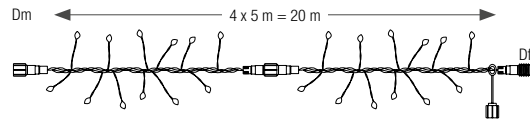

MICROLED BOAS

24V

REFERENCE L. NB LED LED CABLE P. / 24V
550217 20 m 1600 ○ ≡ 12 W - 500 mA

REFERENCE L. NB LED LED CABLE P. / 24V
550218 20 m 1600 ○ ≡ 14 W - 583 mA