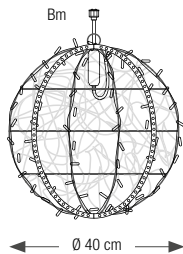

Supplied with alpine karabiners.

Requires an unrectified power supply.

050754

BELLIZ

230V

P&L
230V AC/DC

REFERENCE	DIAMETER	NB LED	LED	CABLE	P. / 230V
050864	40 cm	180	○	—	11 W
051029	40 cm	180	●	—	11 W

Snowfall effect.