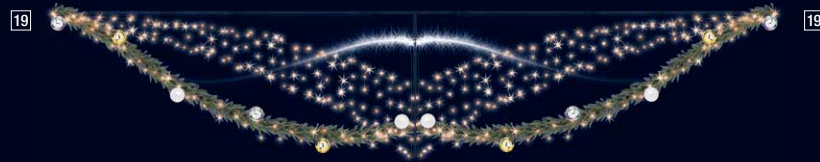

Christmas spirit

19

19

1. 1 204496 LANTERNE
   Lamp column
   L 1 x H 2 m. Also available in daylight garlands green or white.
   * ○
2. 2 202954 WANDA
   Lamp column and across street
   L 1 x H 1 m. Also available in daylight garlands green or white.
   * ⊙
3. 3 202942 MERRY
4. 4 202932 ELFIE
   Lamp column and across street
   L 1 x H 1 m. Also available in daylight garlands green or white.
   * ⊙
5. 5 204498 LANTERNE
   Lamp column
   L 1 x H 3 m. Also available in daylight garlands green or white.
   * ○
6. 6 202958 WANDA
7. 7 202946 MERRY
8. 8 202936 ELFIE
   Lamp column and across street
   L 1 x H 3 m. Also available in daylight garlands green or white.
   * ⊙
9. 9 204500 LANTERNE
   Globe
   Ø 1.2 m. Also available in daylight garlands green or white.
   *
10. 10 201978 COURONNE VINTAGE
    Suspension
    L 1 x H 1.2 m.
    *
11. 11 201975 FLOCON VINTAGE
    Suspension
    L 1 x H 1 m.
    *
12. 12 201977 ETOILE VINTAGE
    Suspension
    L 1 x H 1 m.
    *
13. 13 204501 LANTERNE
    Across street
    L 2 x H 1.3 m. Also available in daylight garlands green or white.
    * ○
14. 14 204502 LANTERNE
    Across street
    L 3 x H 1.3 m. Also available in daylight garlands green or white.
    * ○
15. 15 203298 ZÉBULON OR
    Suspension
    H 1 x W 1 m.
    * ⊙ ○ ●
16. 16 203669 NOËL OR
    Suspension
    L 2.7 x H 2 m.
    * ⊙ ○ ○
17. 17 204499 LANTERNE
    Suspension
    L 0.5 x H 1 m.
    *
18. 18 201976 BOULE VINTAGE
    Suspension
    L 1 x H 1.28 m.
    * ⊙
19. 19 202957 WANDA
    Lamp column across street
    L 1 x H 2.5 m. Also available in daylight garlands green or white.
    * ⊙
20. 20 202945 MERRY
    Lamp column and across street
    L 1 x H 2.5 m. Also available in daylight garlands green or white.
    * ⊙
21. 21 202935 ELFIE
    Lamp column and across street
    L 1 x H 2.5 m. Also available in daylight garlands green or white.
    * ⊙