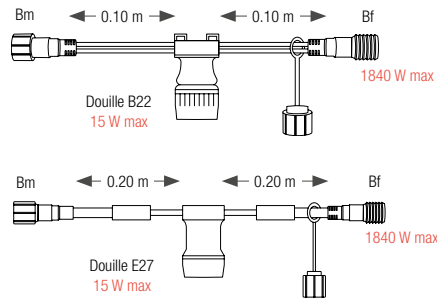

P&L 230V CONNECTORS STEADY AND GLITTERING P&L

CONNEXION CABLE GARLAND Ø 2.35 TO SOCKET

REFERENCE	CORDON LENGTH	CULOT
059549	0.20 m	B22
032337	0.20 m	B22
050487	0.40 m	E27