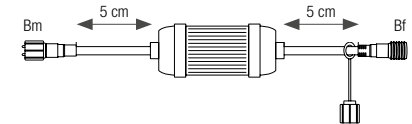

CONNECTOR FLASH BULBS

REFERENCE	DIAMETER	NB LED	LED	CABLE P. / 230 V
050761	4 cm	18	○	— 0.8 W - 3.5 mA
050762	4 cm	18	○	— 0.8 W - 3.5 mA