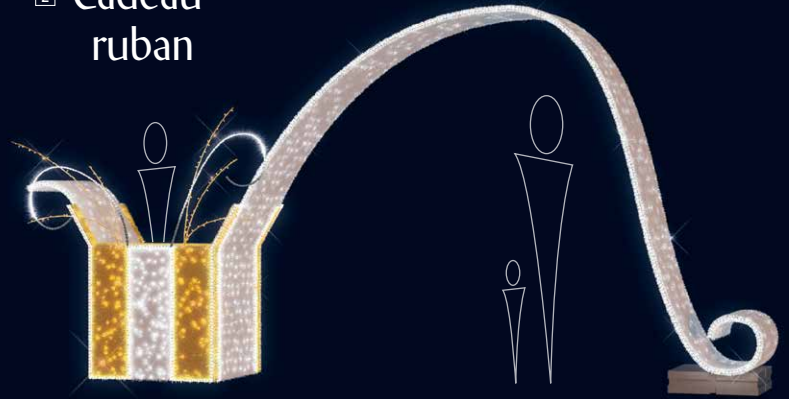

2 Cadeau
ruban