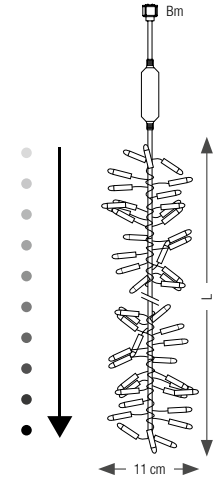

FIREWORK BOAS

230V

REFERENCE	LENGTH	NB LED	LED	CABLE	P. / 230V
550078	1.20 m	120	○	≡	0.8 W
550079	3 m	144	○	≡	1 W
550081	5 m	248	○	≡	1.7 W