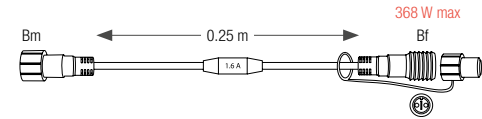

RECTIFIED CONNECTORS TO SUPPLY POWER TO ROPE LIGHTS

REFERENCE	CORDON LENGTH
032189	0.30 m
032339	0.30 m

ADAPTER FROM Ø 2.75 TO Ø 2.35

REFERENCE	CORDON LENGTH
059238	0.15 m

P&L 230V CONNECTORS STEADY AND GLITTERING P&L