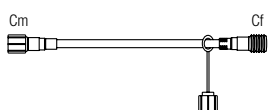

ACCESSORIES AHEAD TRANSFORMER 230V